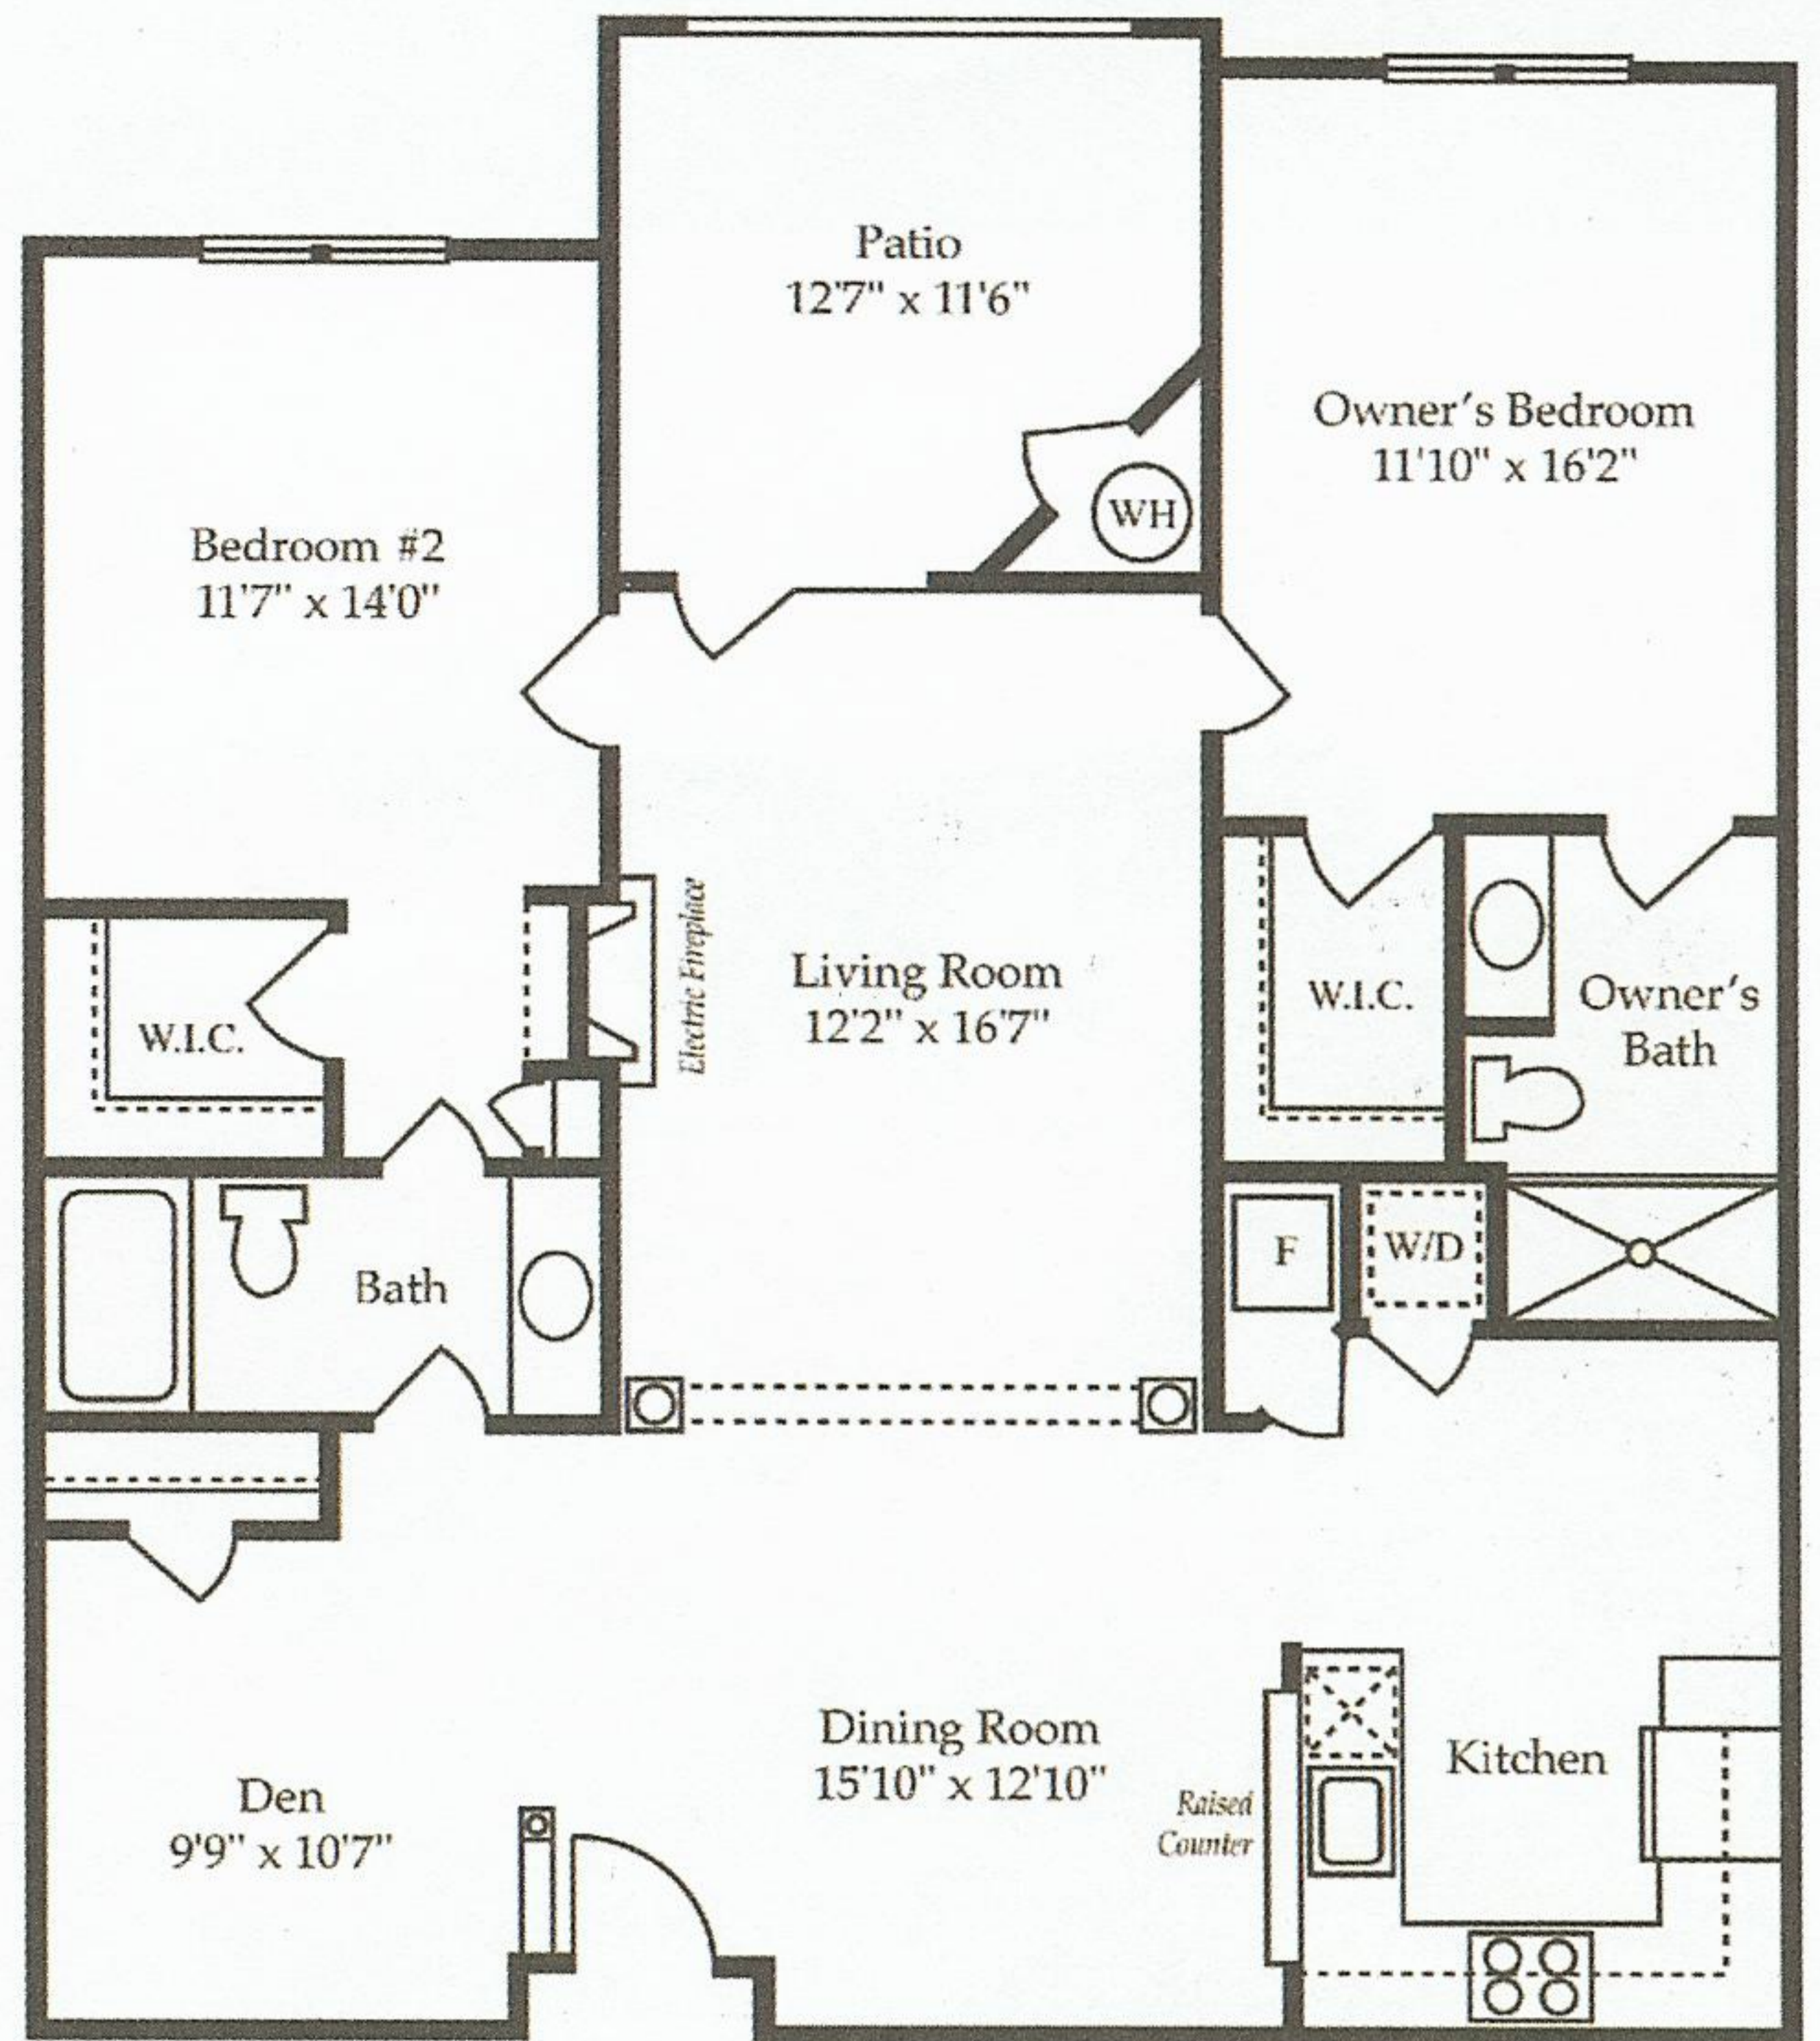

Andover

Andover I

Dover

Eastport

LEN

The specific features in a home may vary from home to home and from one community to another. We reserve the right to substitute equipment, materials, and finishes. The prices of our homes, included features, and available locations are subject to change without notice. Please see the actual home purchase agreement for details.
©2007 Lennar Inc. 11/07

LENNAR