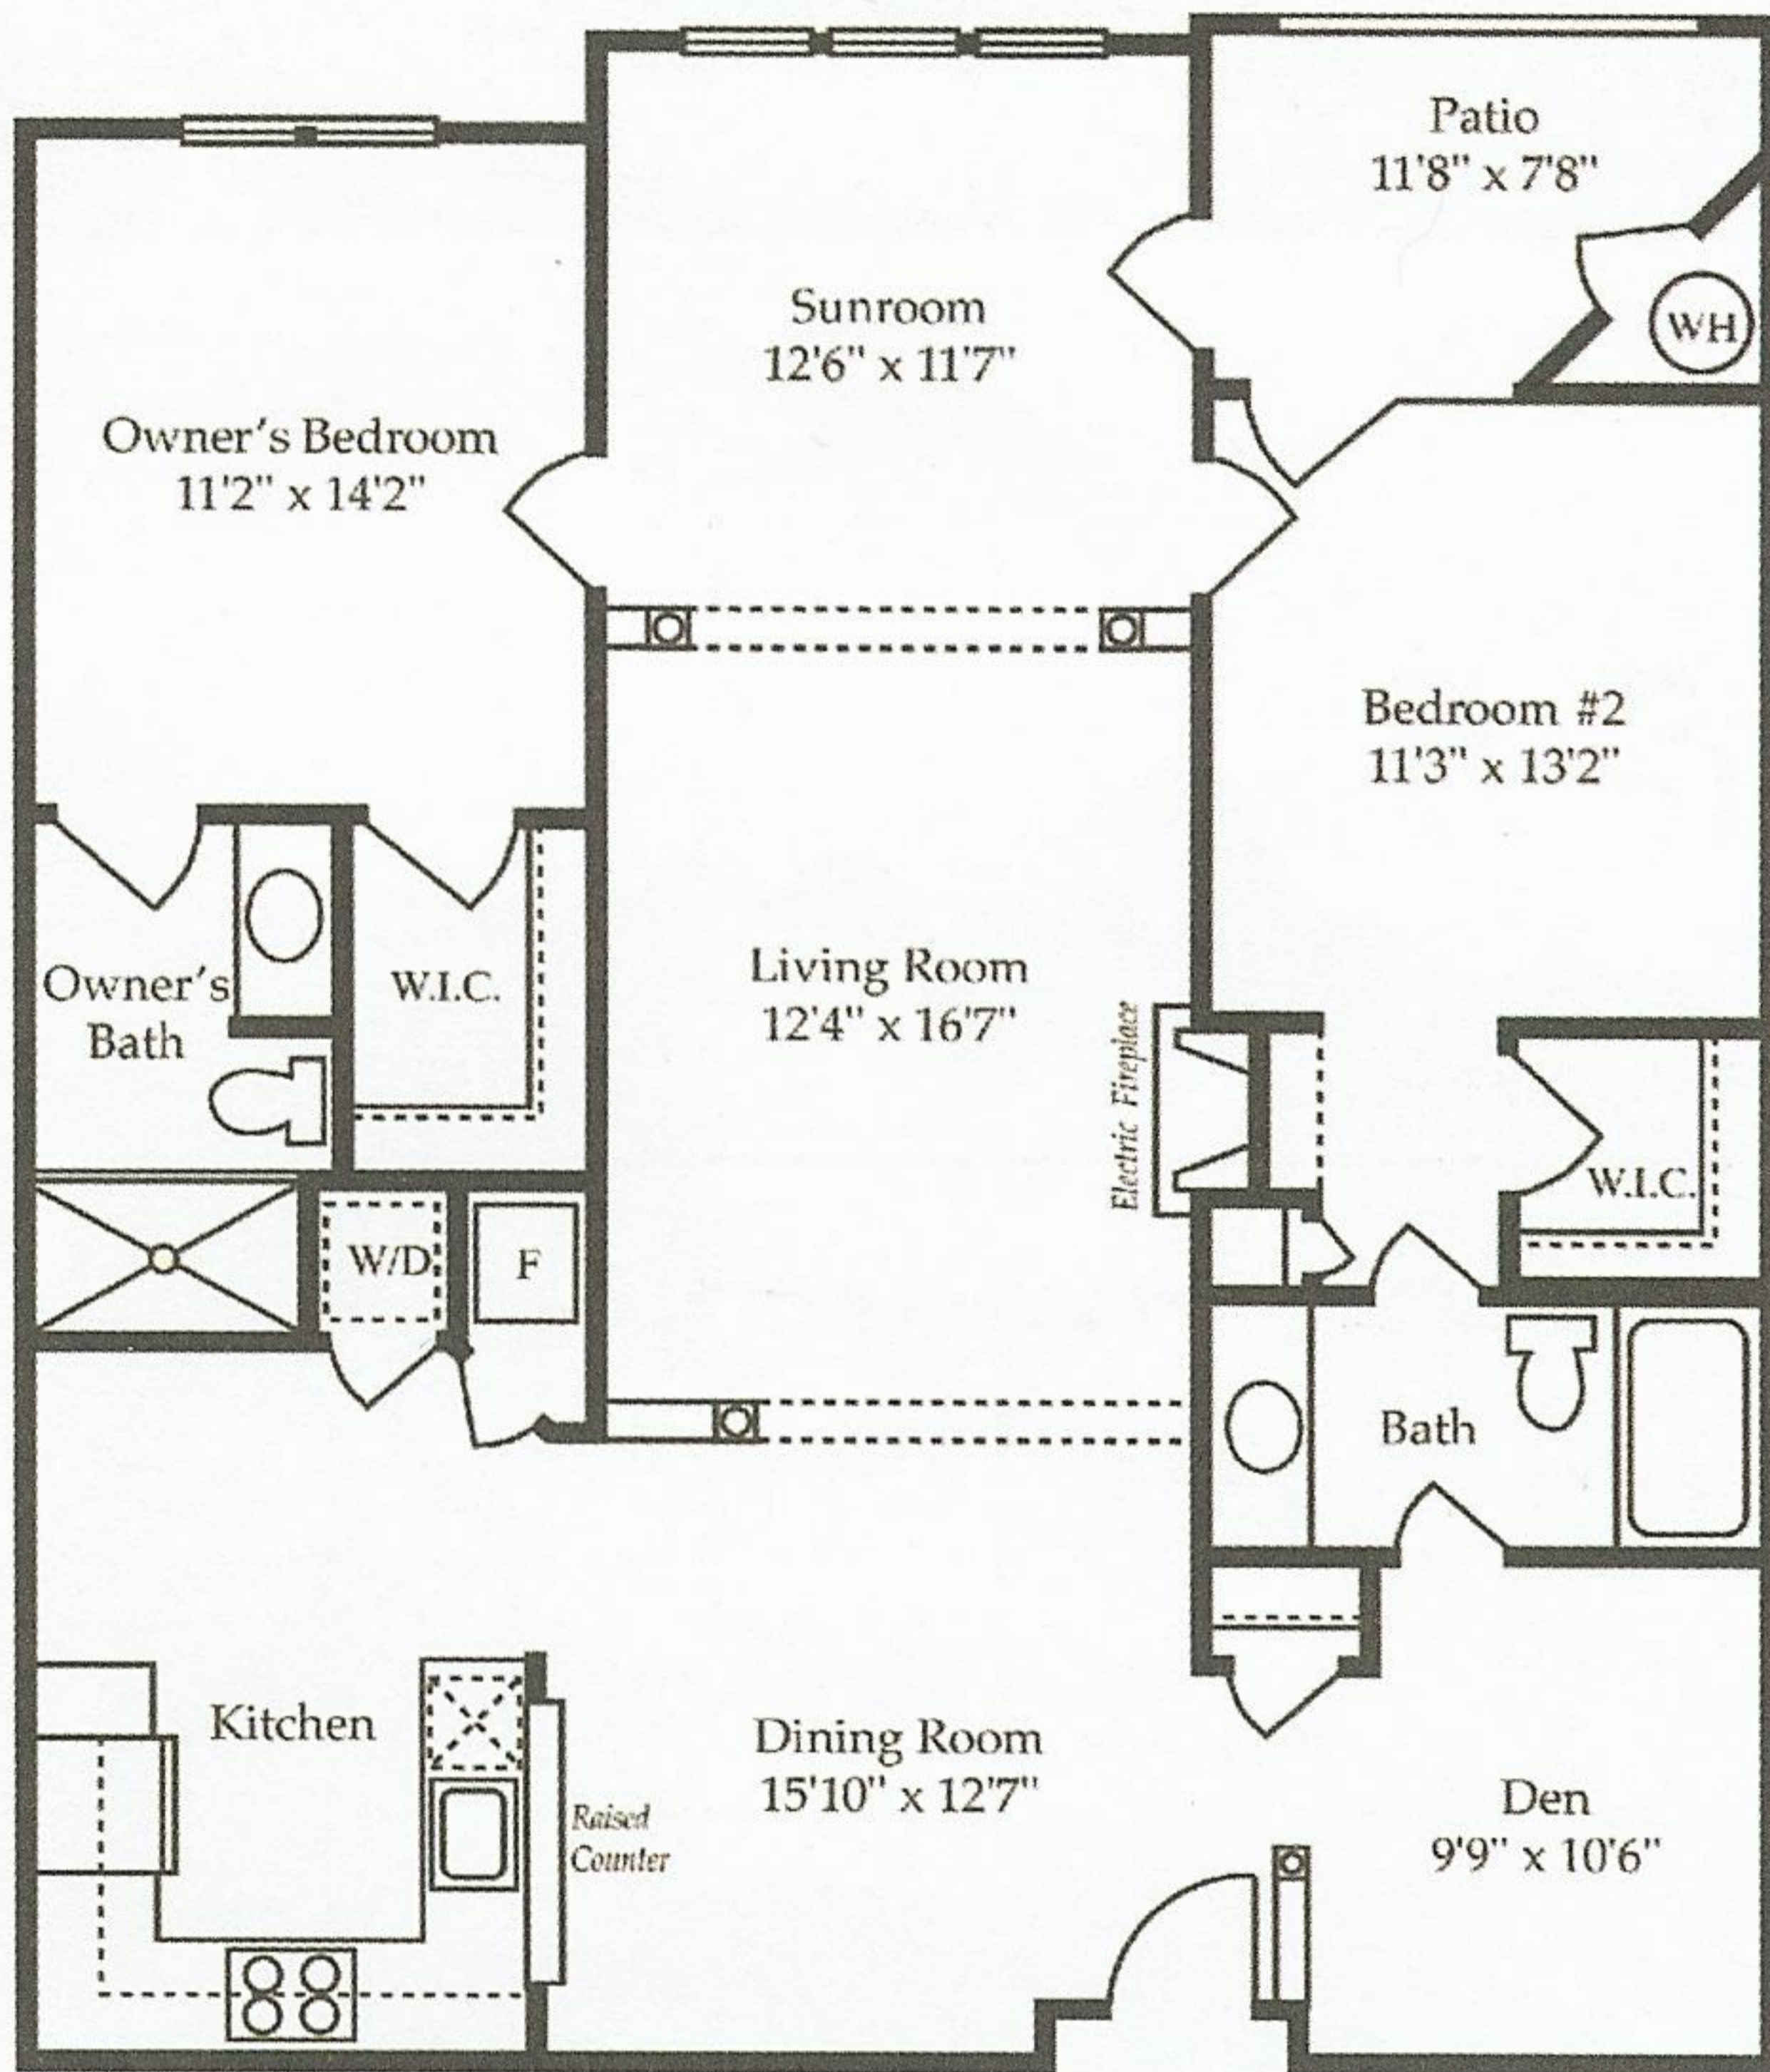

Barclay

Chelsea

Farmington

Garrett