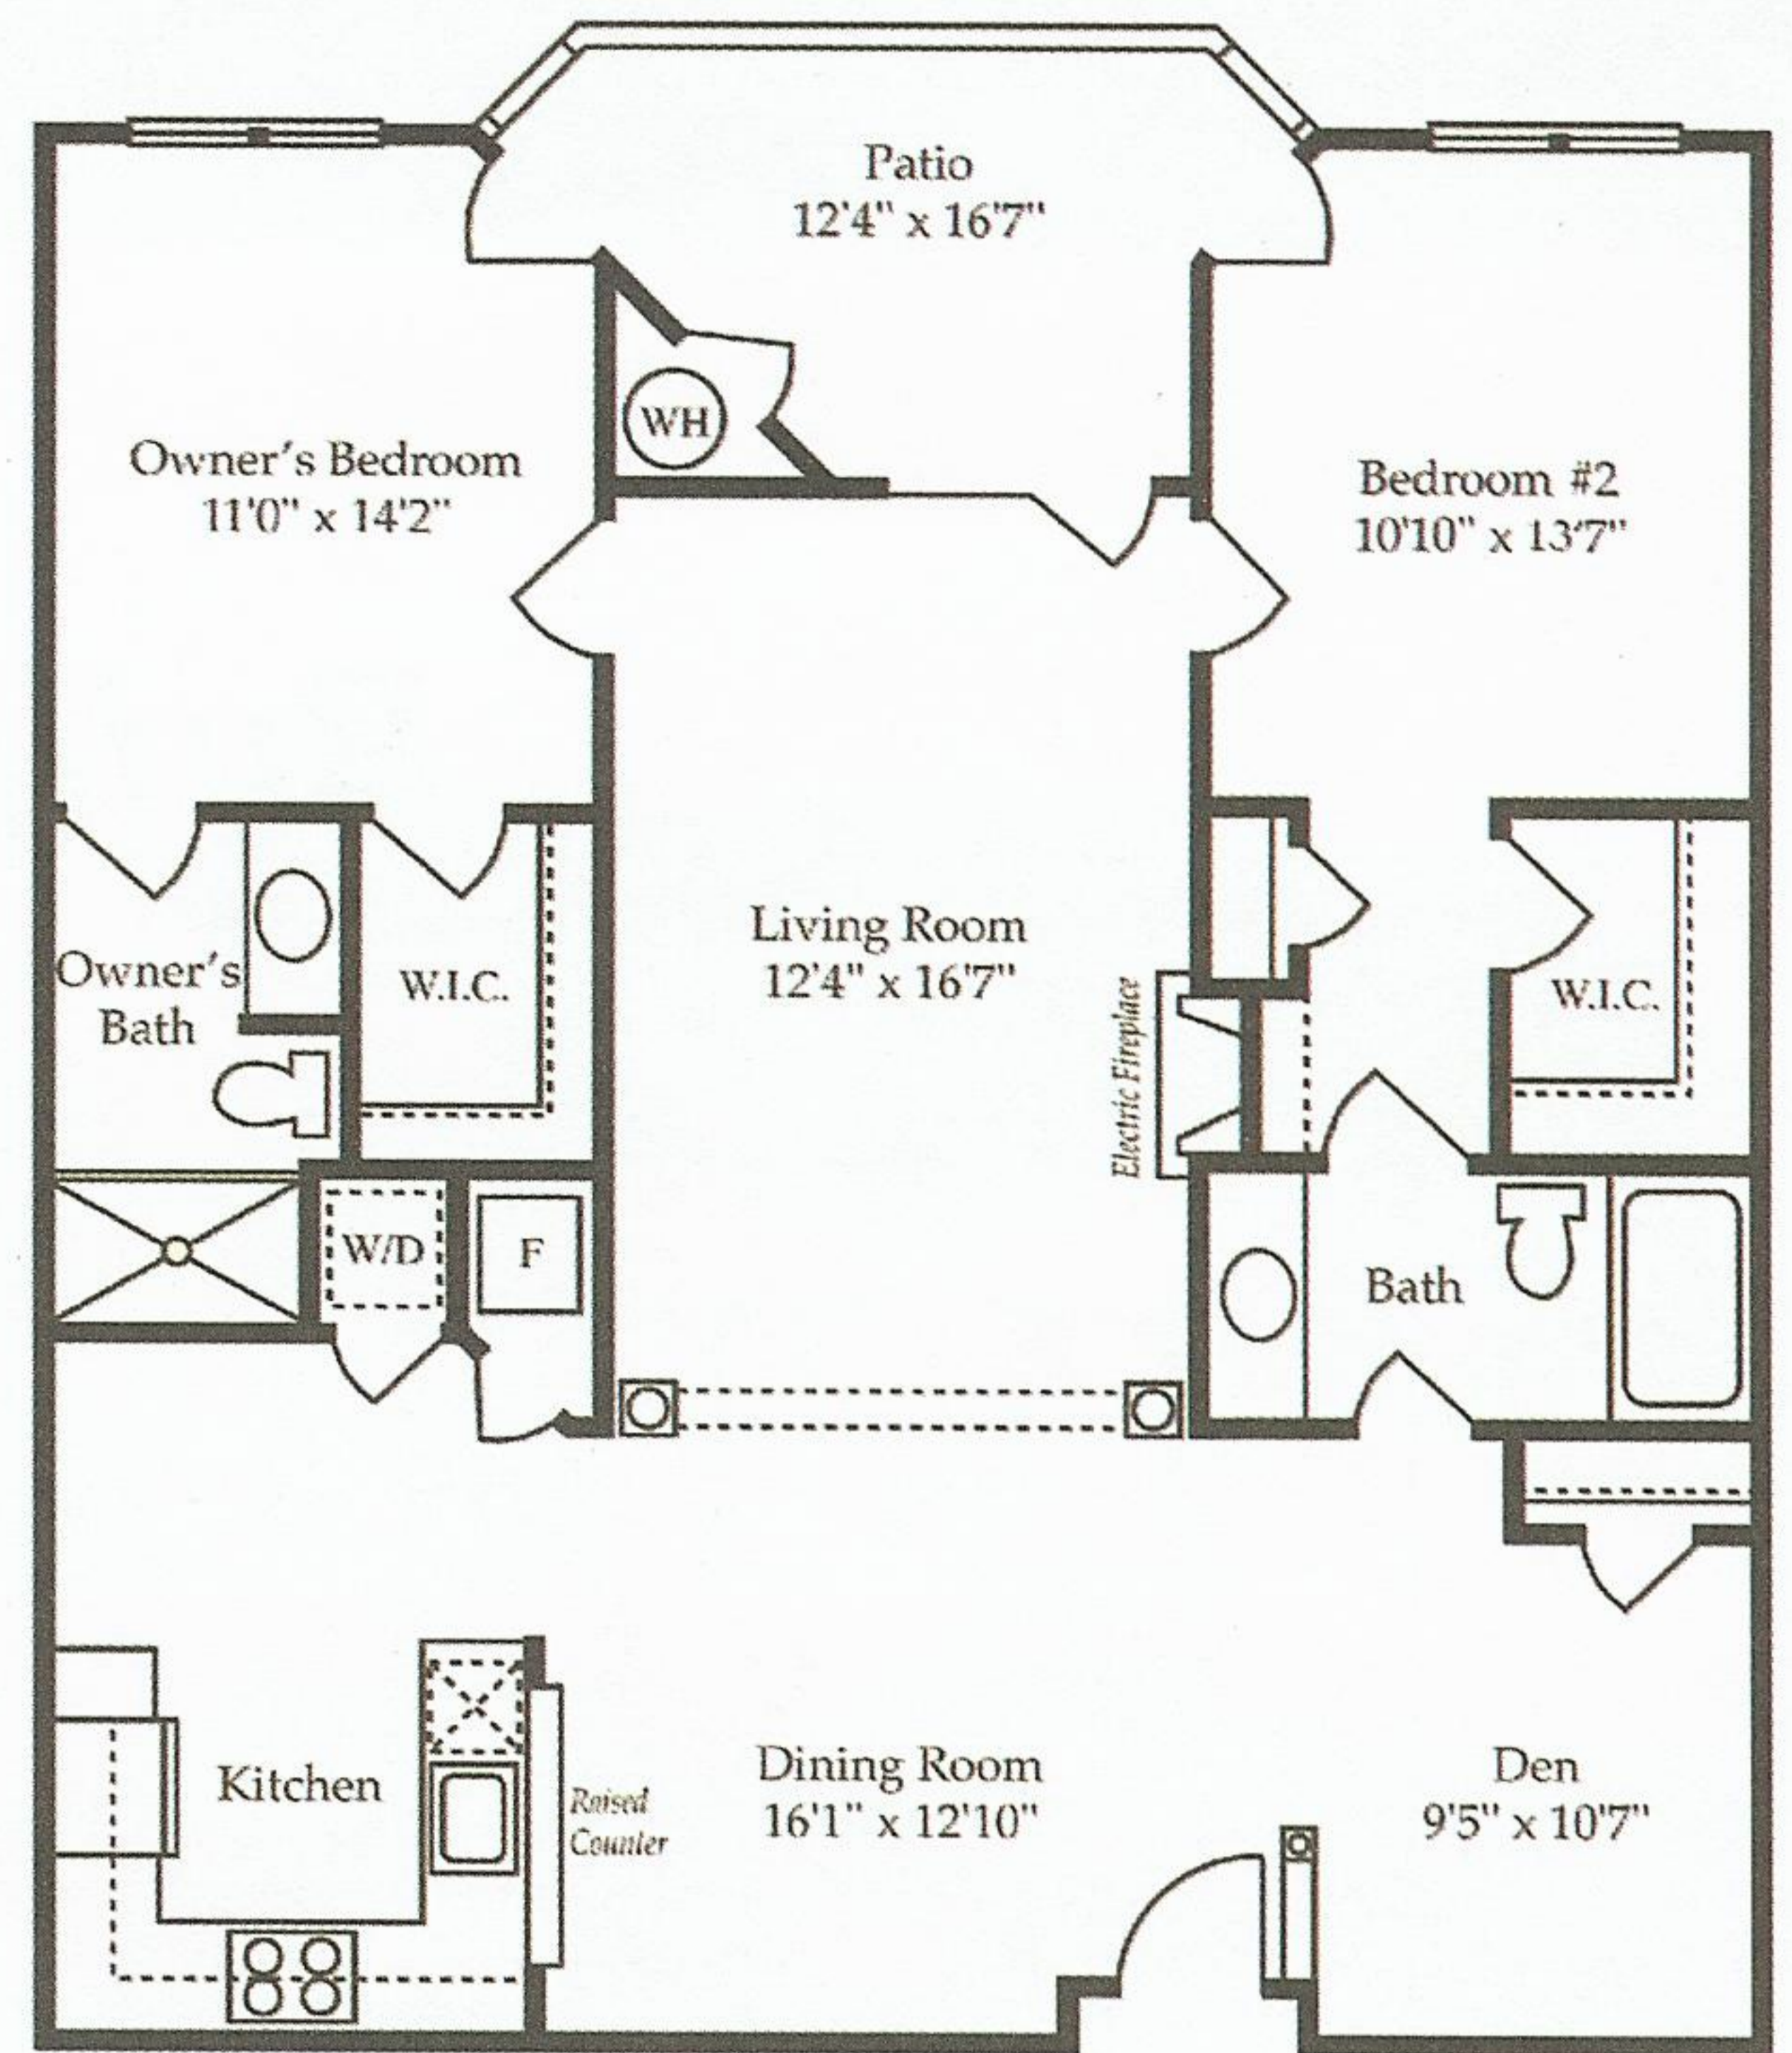

Barclay

Chelsea

Farmington

Garrett