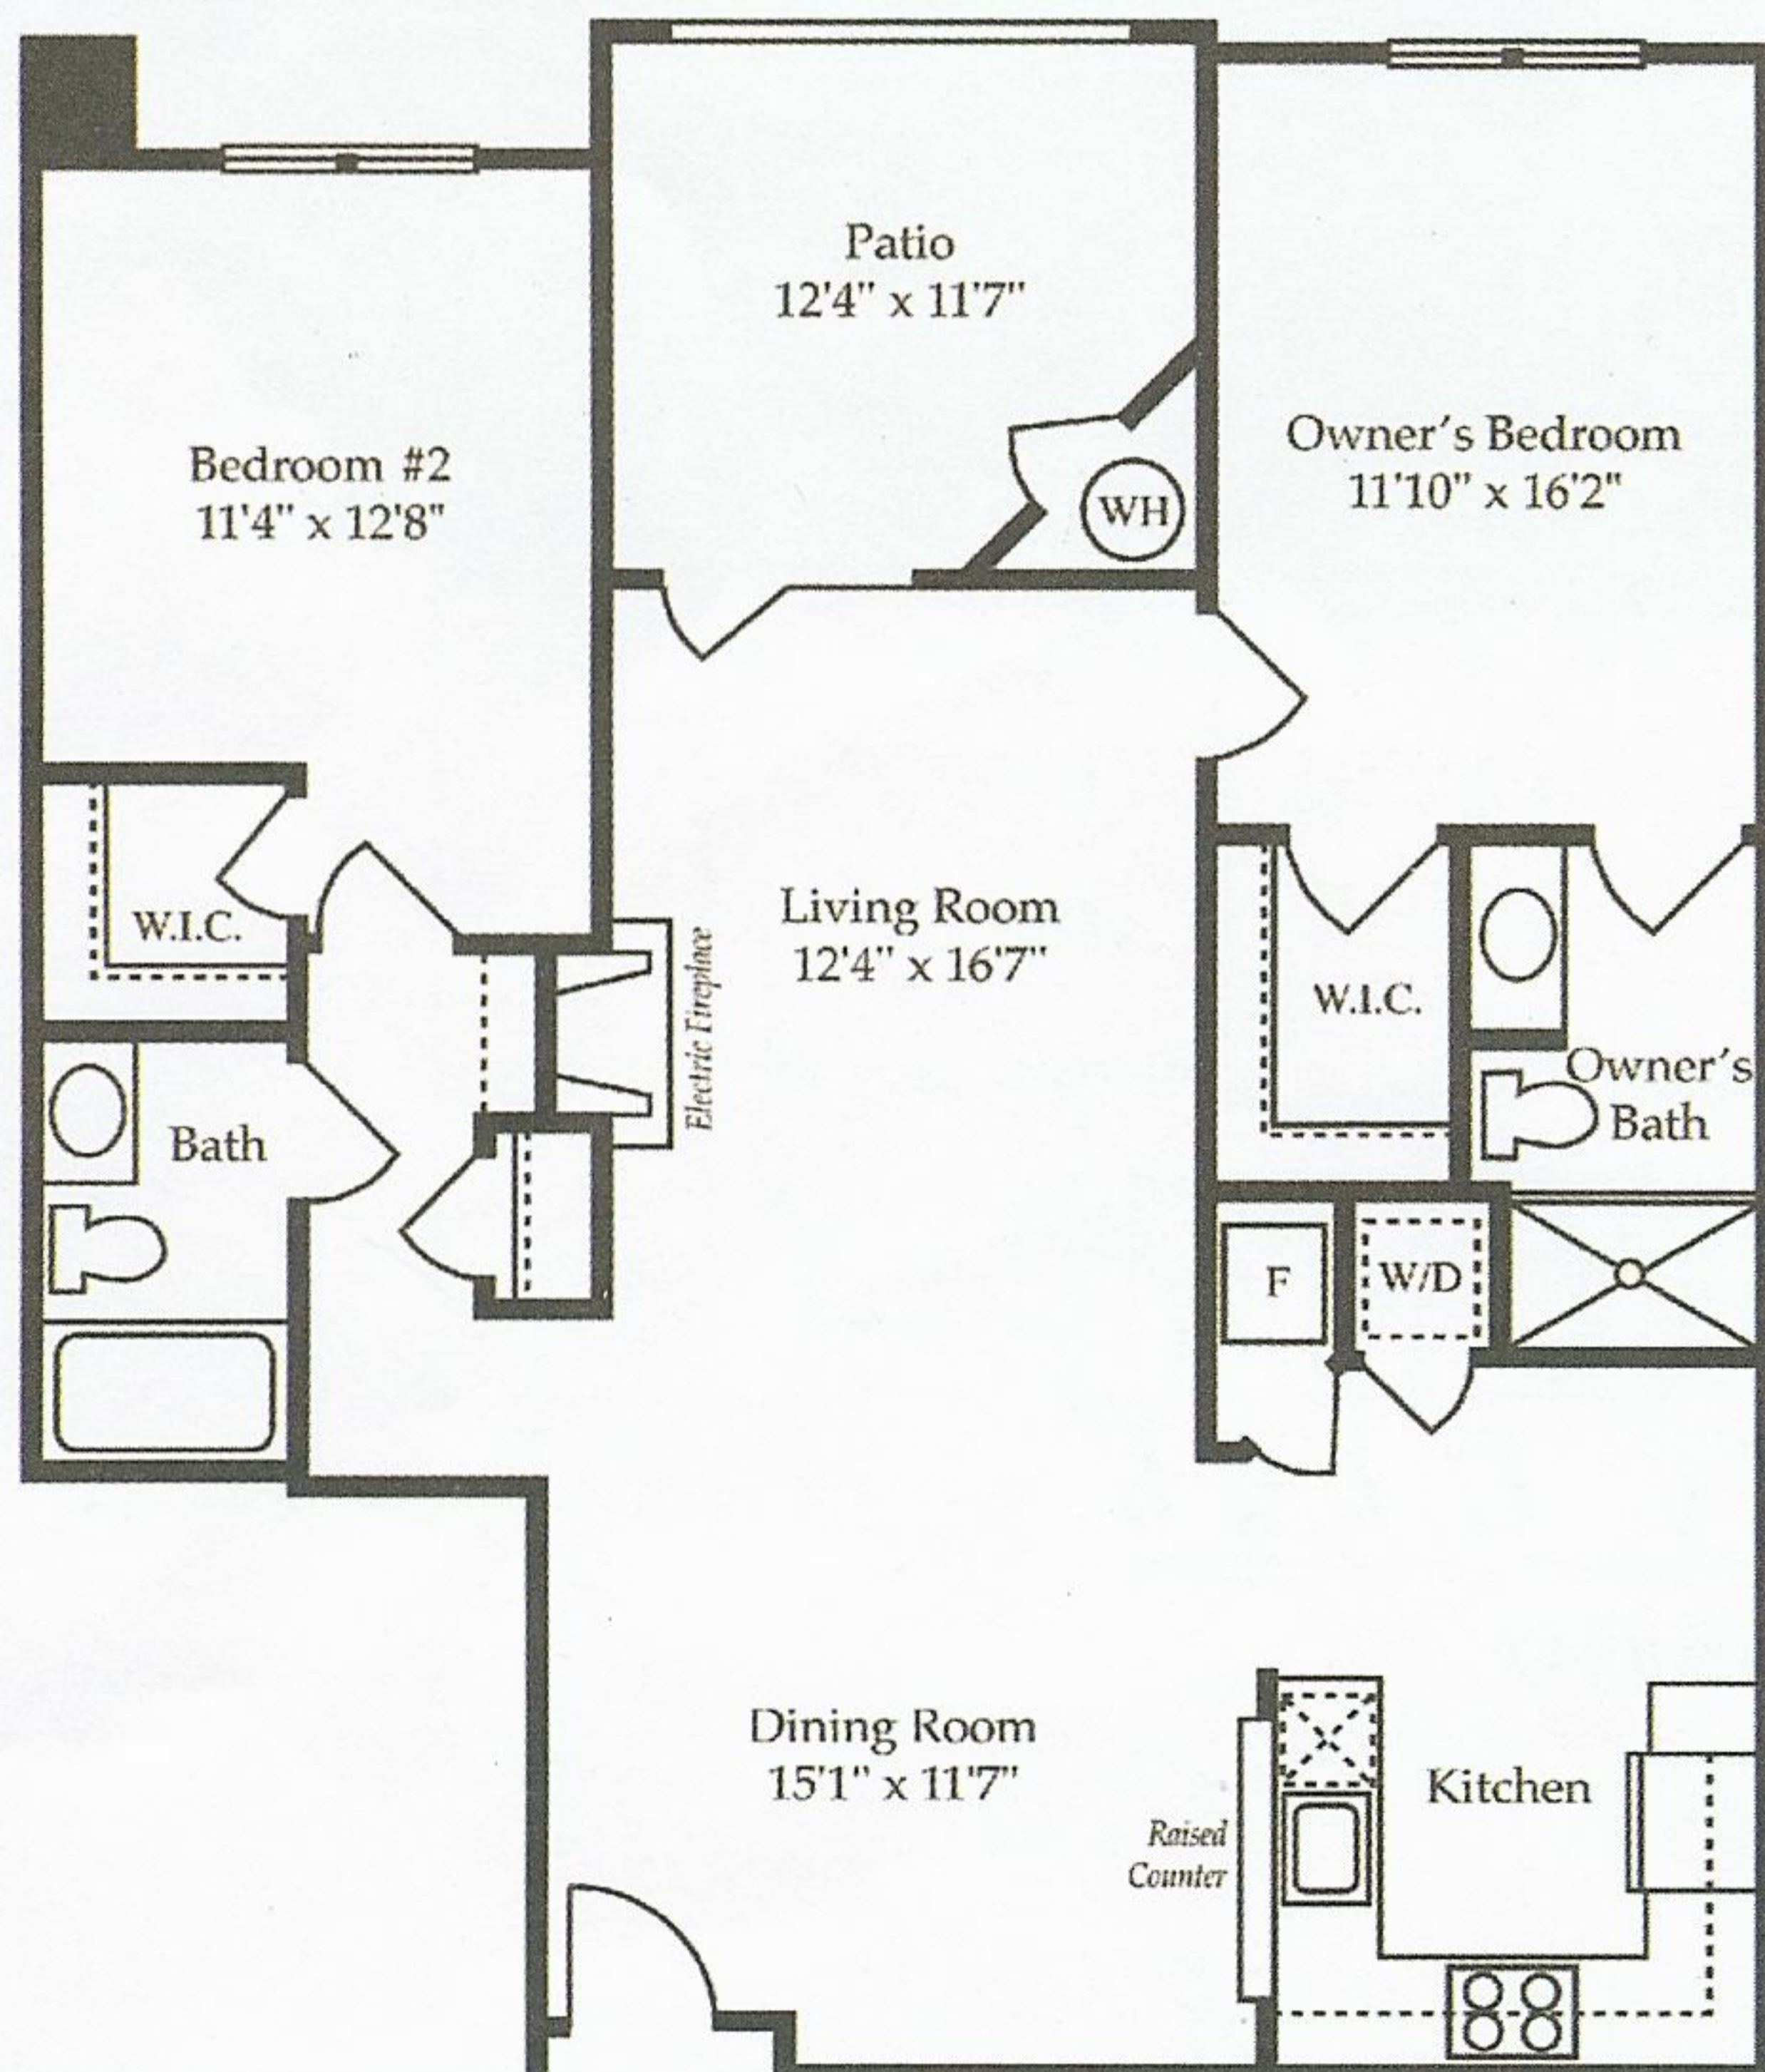

Andover

Andover I

Dover

Eastport

LEN

The specific features in a home may vary from home to home and from one community to another. We reserve the right to substitute equipment, materials, and finishes. The prices of our homes, included features, and available locations are subject to change without notice. Please see the actual home purchase agreement for details.
©2007 Lennar Inc. 11/07

LENNAR