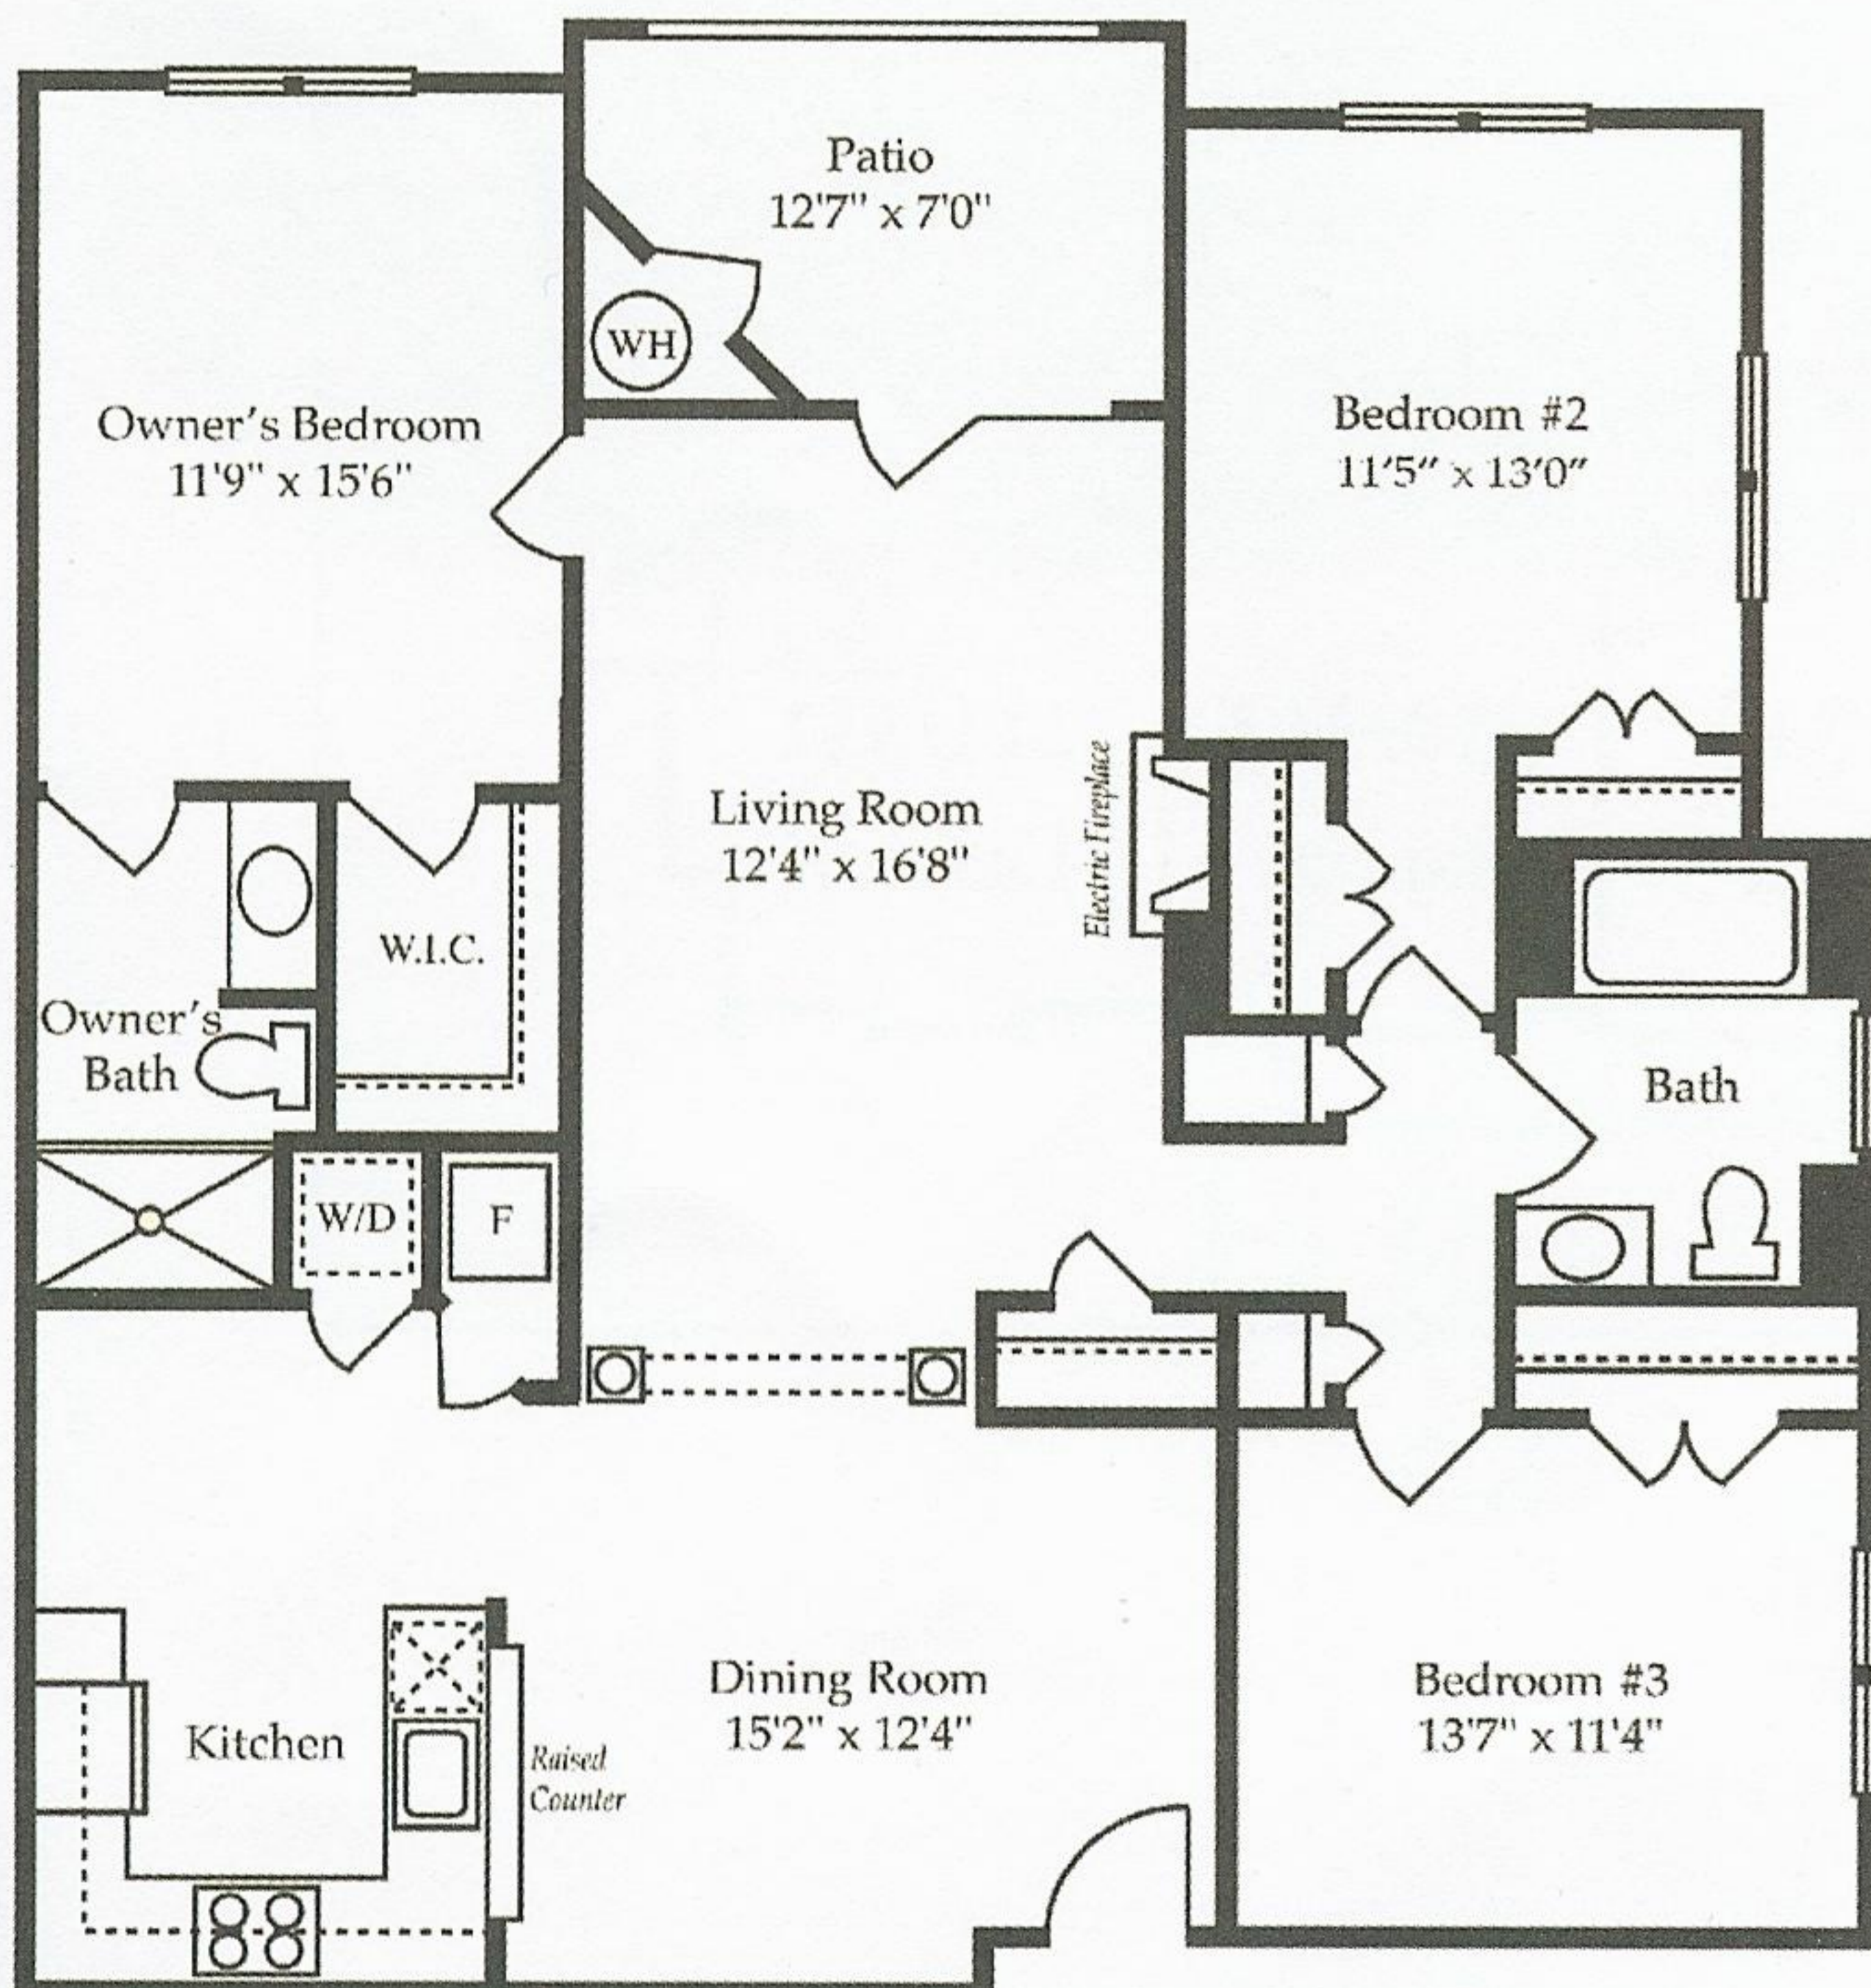

These marvelous condominiums feature 2-3 bedrooms, including a spacious master bedroom and master bath, a gourmet kitchen, gas fireplace, living room, dining room, and a den for optimal entertaining. The larger models even feature a library, breakfast room, and additional bath.

Enjoy the cool mountain breezes on your patio or the warm bright sunshine in your sunroom. Options like columns, tray ceilings in the dining room and master bedroom, and classic finishing touches, including crown molding and chair rails, add to the magnificent styling of these beautifully creative low-maintenance homes in this country club community.

❖ Luxurious Bathrooms

- Moen™ plumbing fixtures
- Kohler/Sterling™ elongated toilets
- Tempered glass shower enclosure in master bathroom
- Cultured marble vanity tops with integral cultured marble sink
- Grab bars in all baths/showers

LENNAR

Barclay

Chelsea

Farmington

Garrett