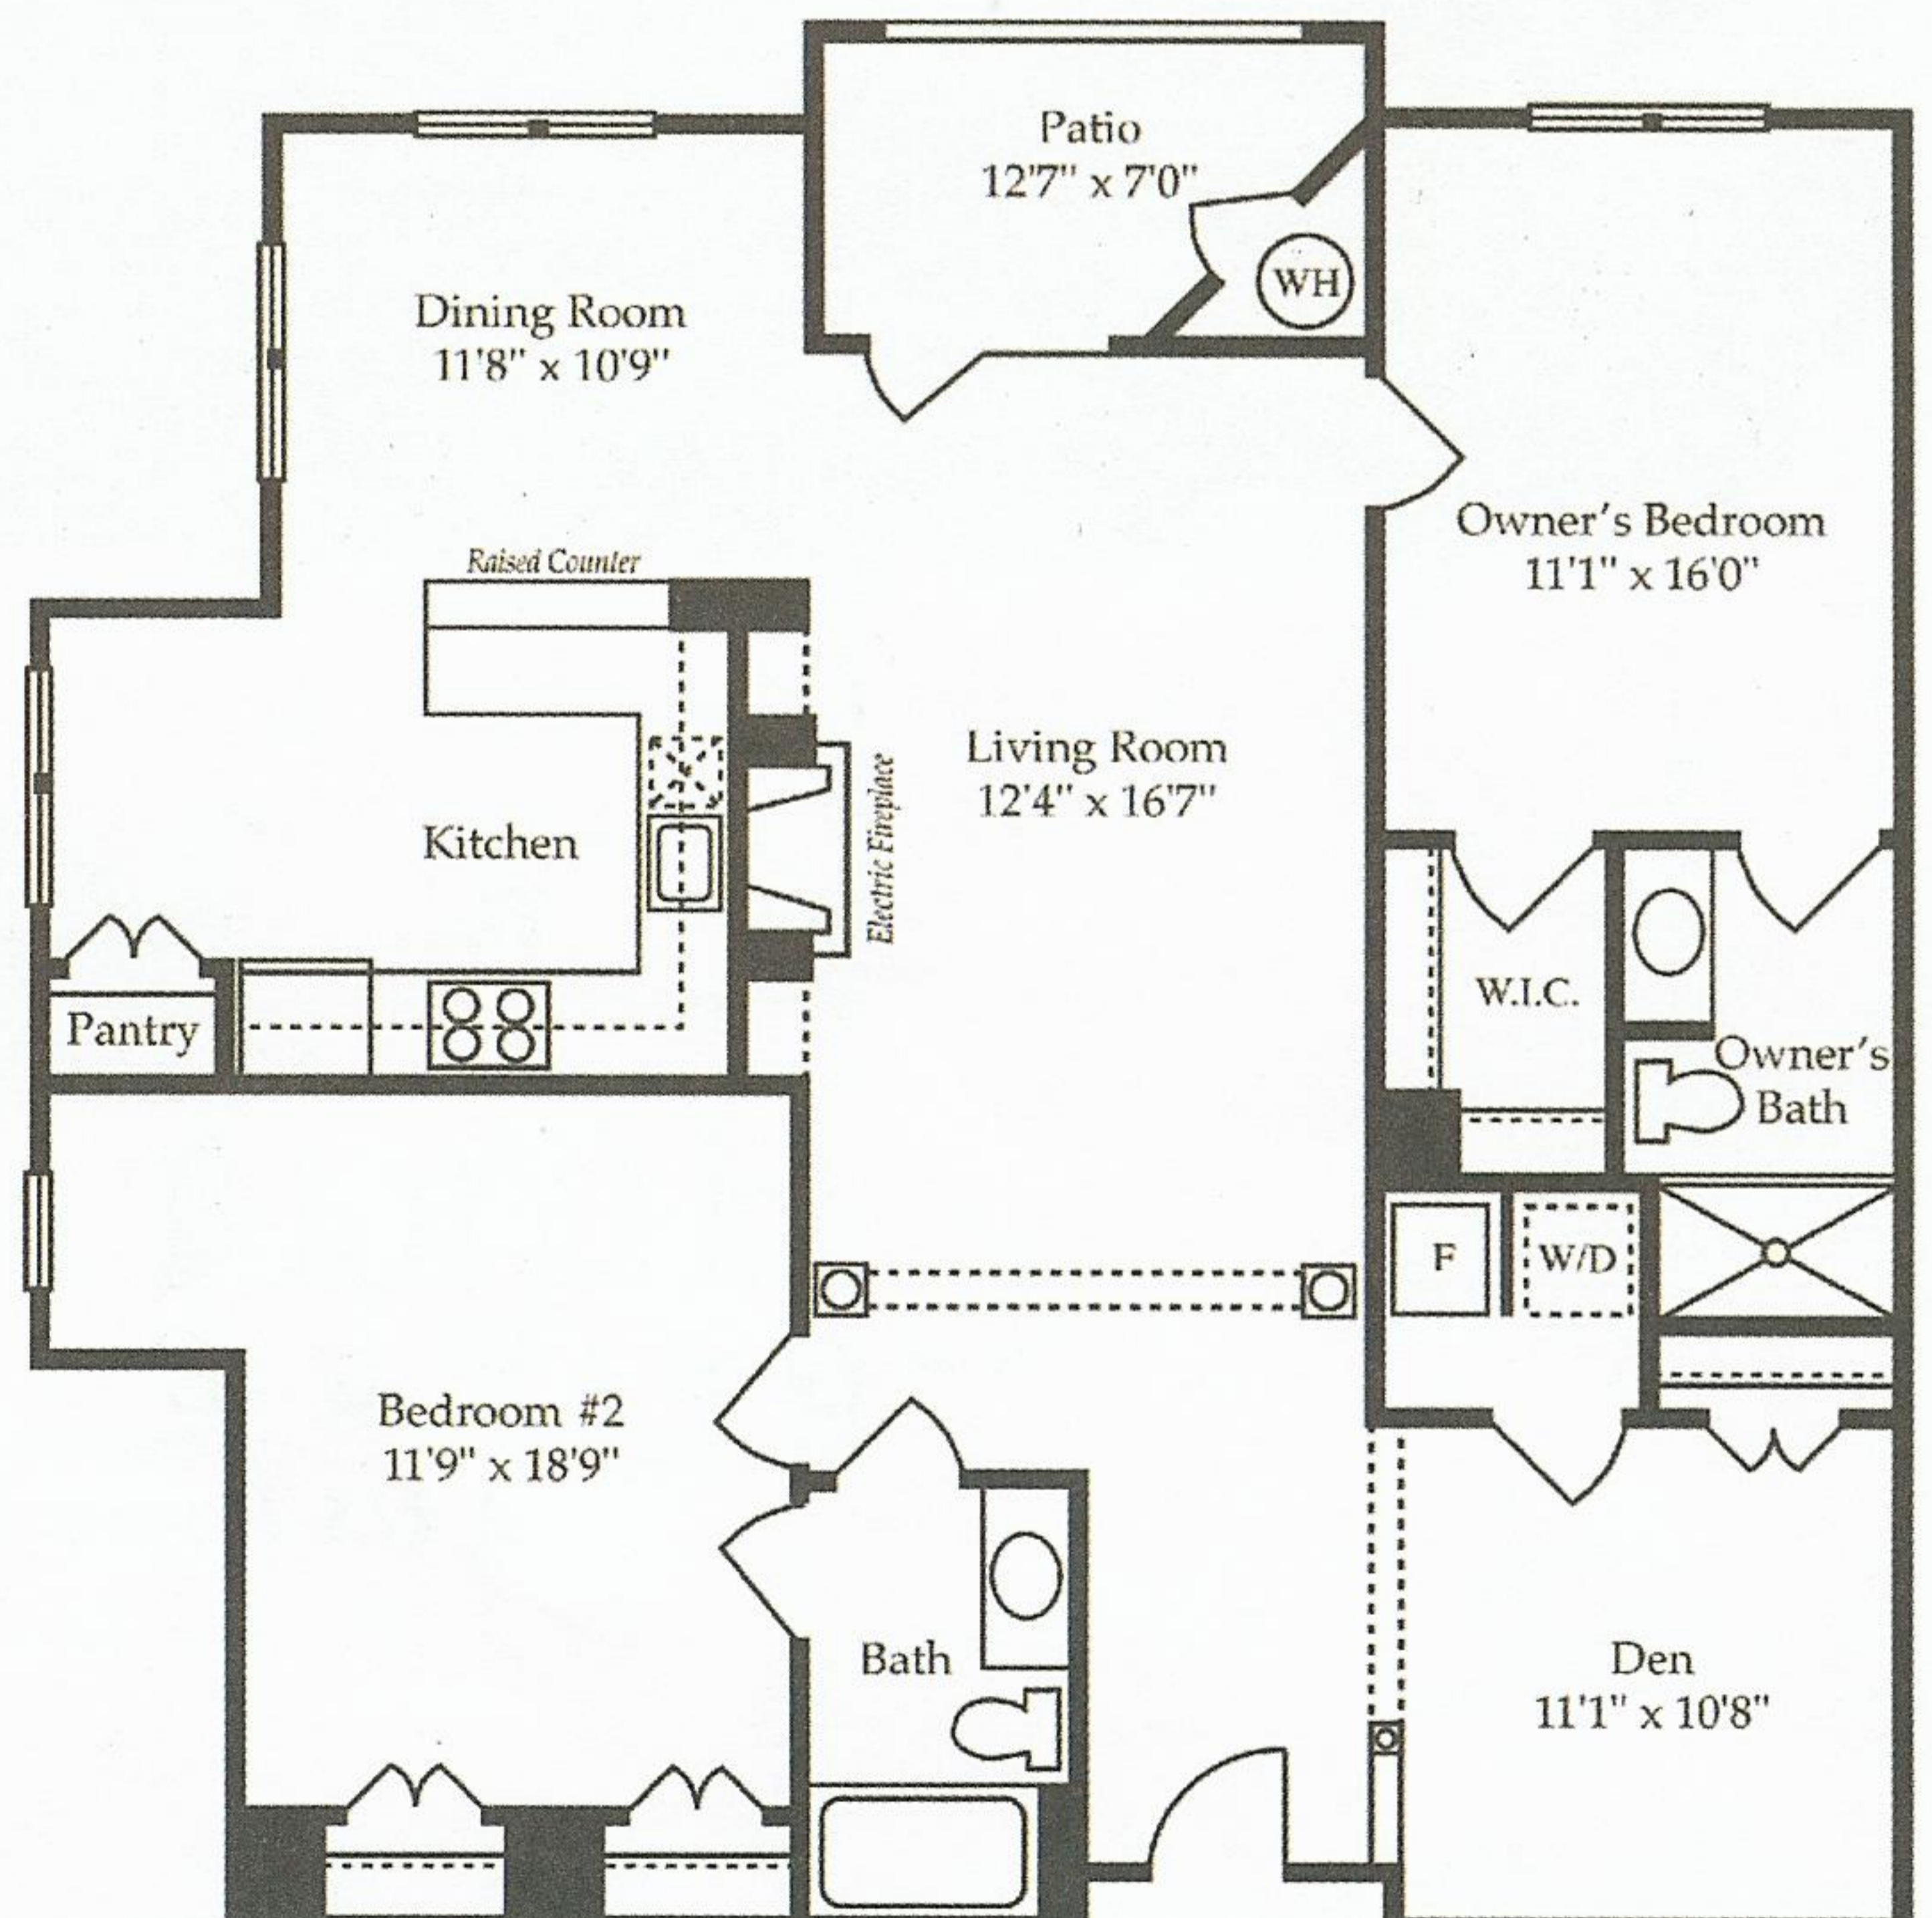

Eastport

LEN

The specific features in a home may vary from home to home and from one community to another. We reserve the right to substitute equipment, materials, and finishes. The prices of our homes, included features, and available locations are subject to change without notice. Please see the actual home purchase agreement for details.
©2007 Lennar Inc. 11/07

LENNAR