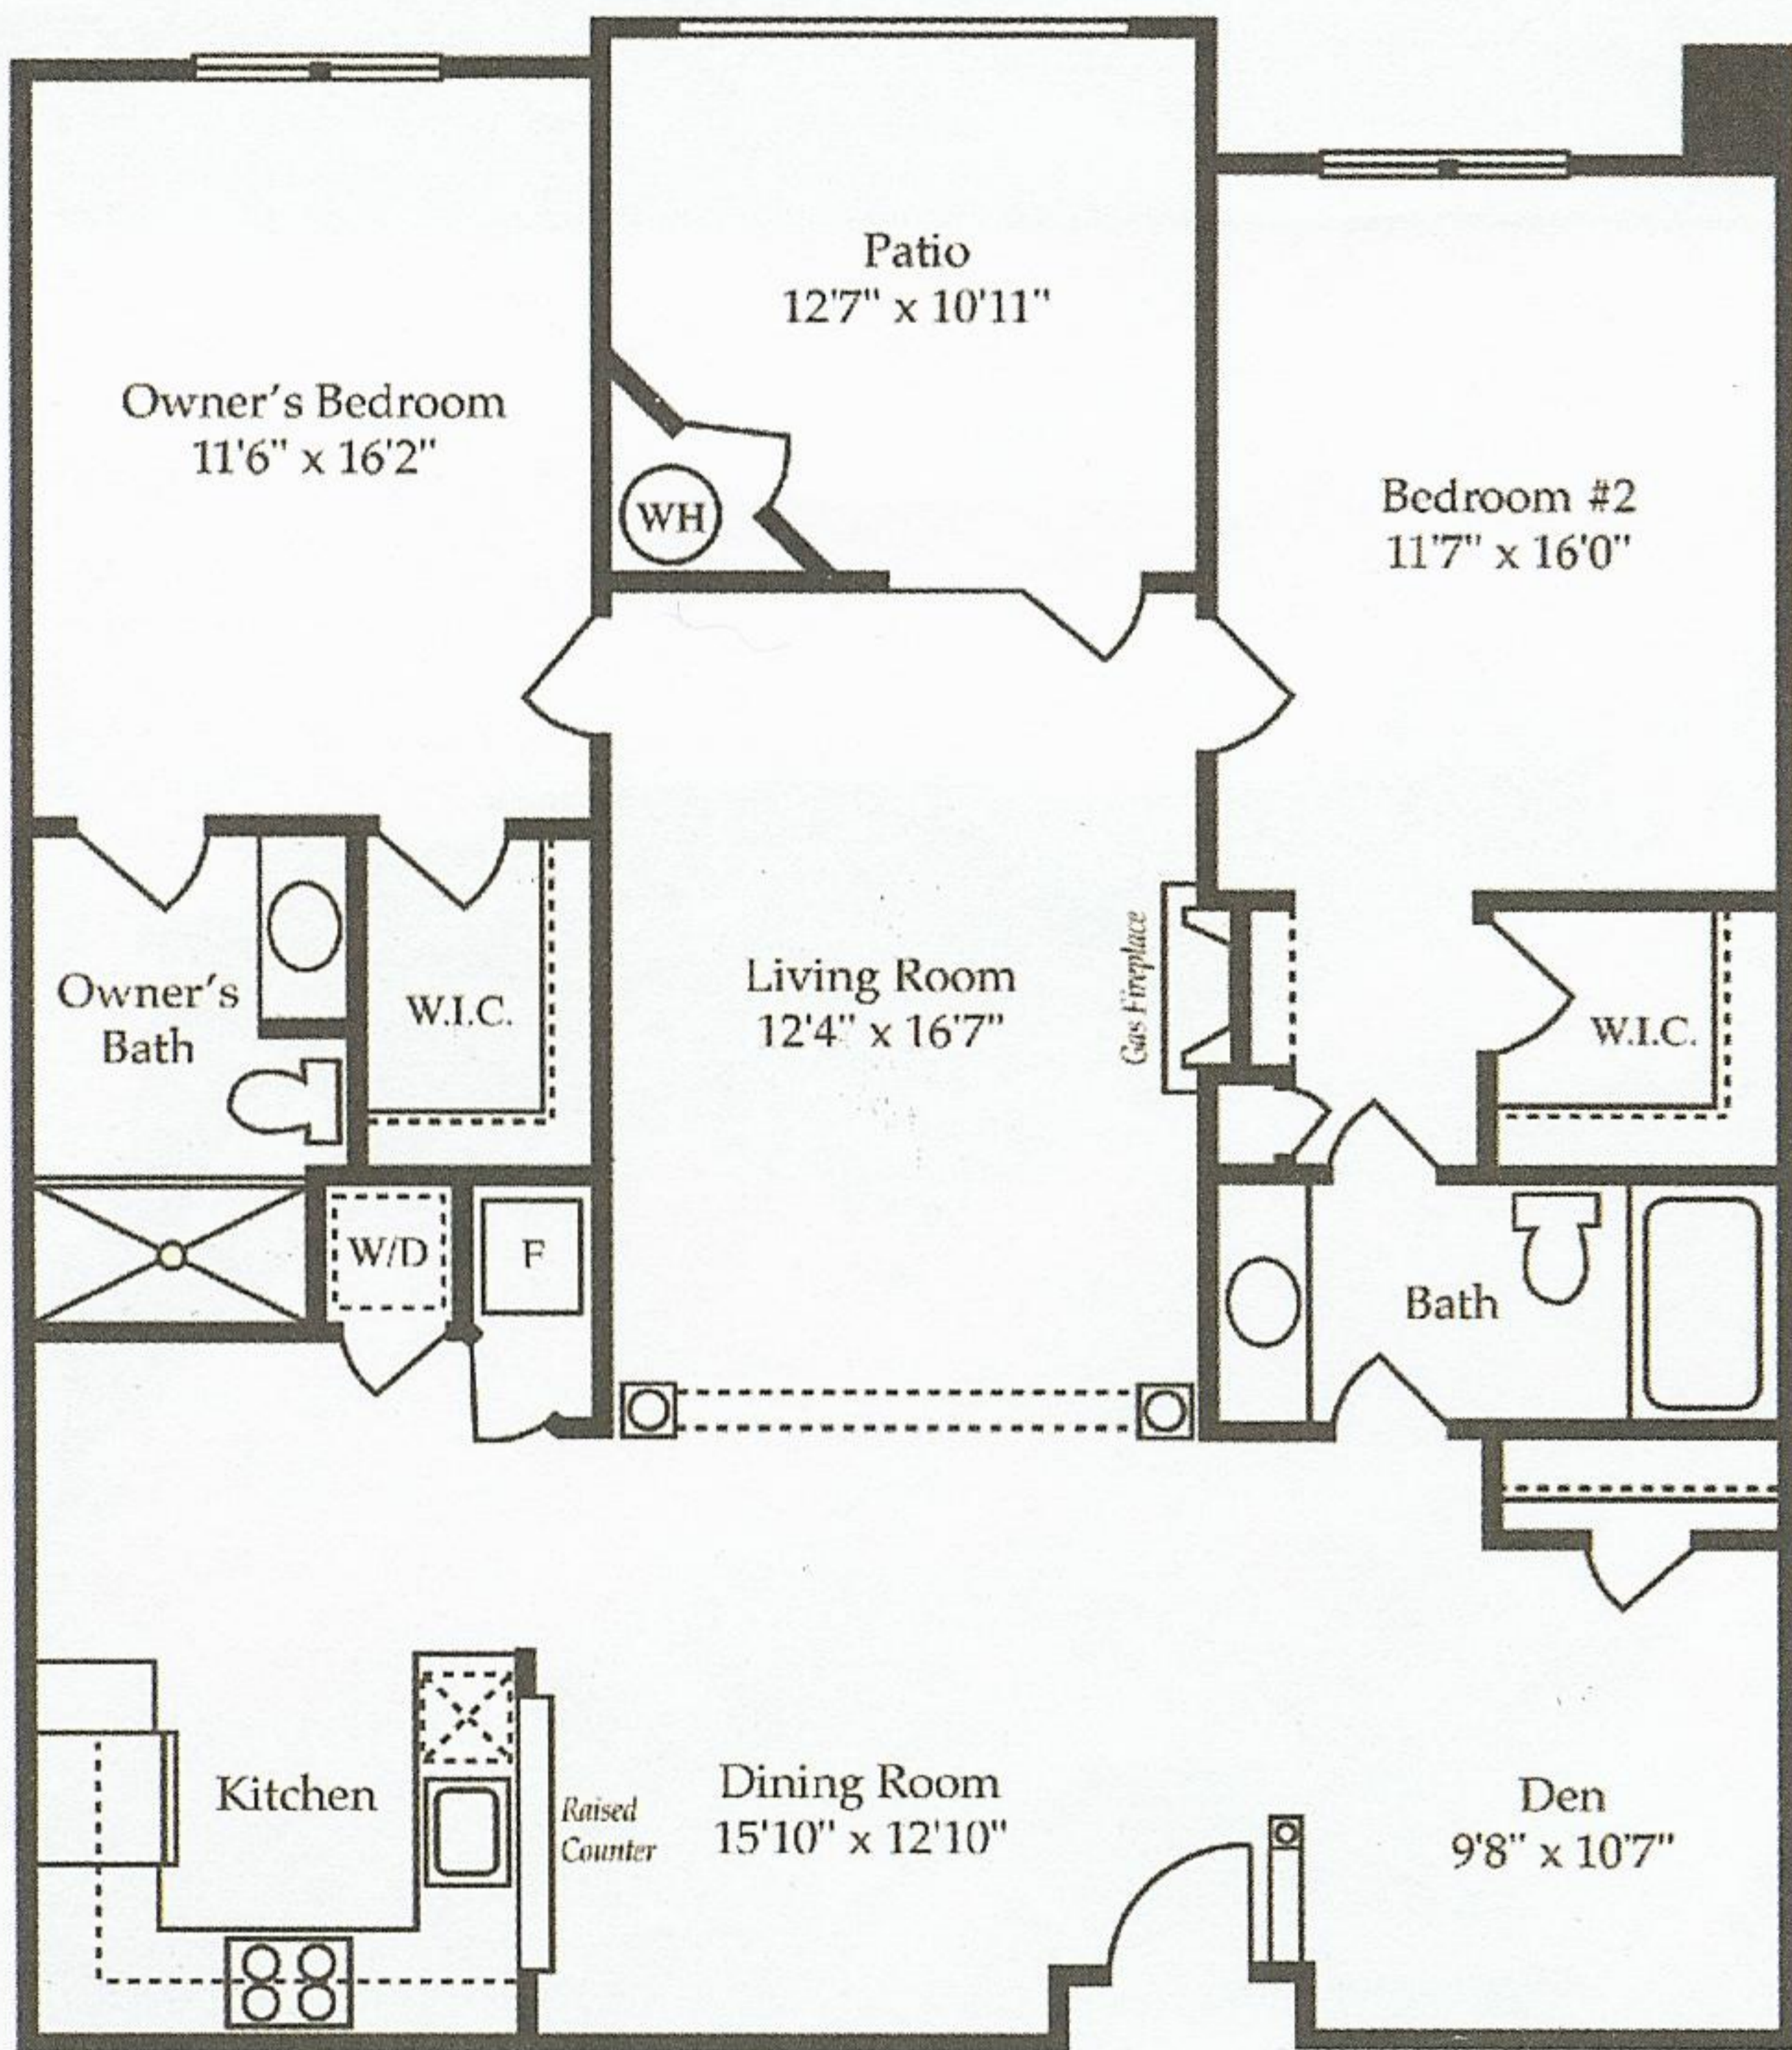

Andover

Andover I

Dover

Eastport

LEN

The specific features in a home may vary from home to home and from one community to another. We reserve the right to substitute equipment, materials, and finishes. The prices of our homes, included features, and available locations are subject to change without notice. Please see the actual home purchase agreement for details.
©2007 Lennar Inc. 11/07

LENNAR