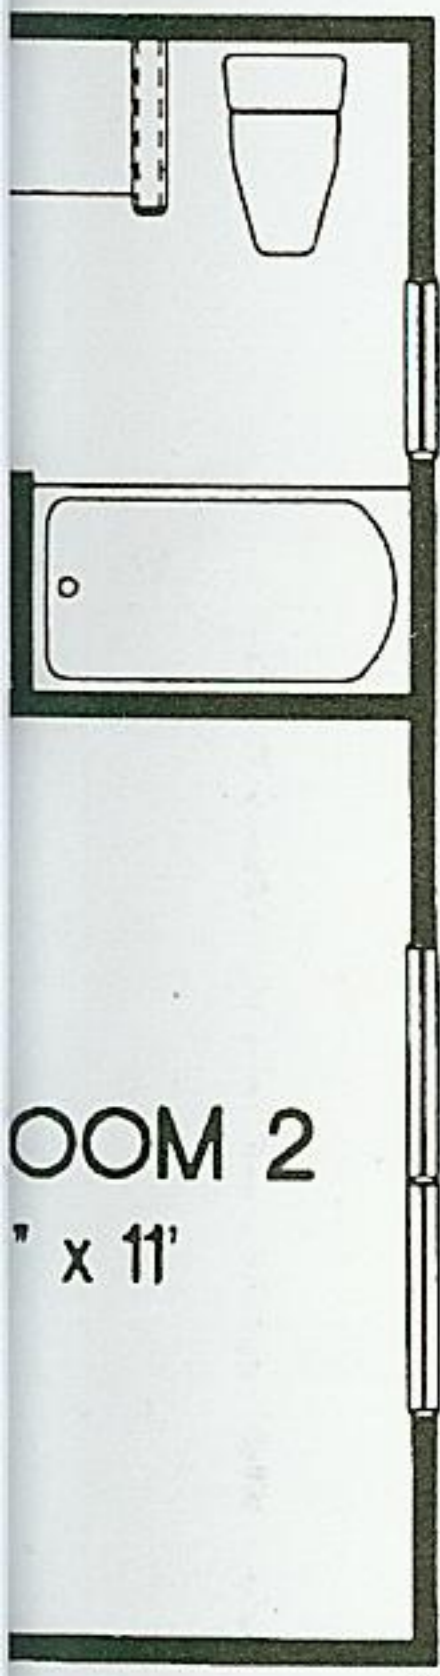

OPTIONAL BASEMENT

All descriptions are believed correct at the time of publication. All room dimensions are approximate. U.S. Home reserves the right to make changes from time to time without notice or obligation in price, specifications and to change or discontinue models, Copyright © 1998 by U.S. Home Corporation 4/98