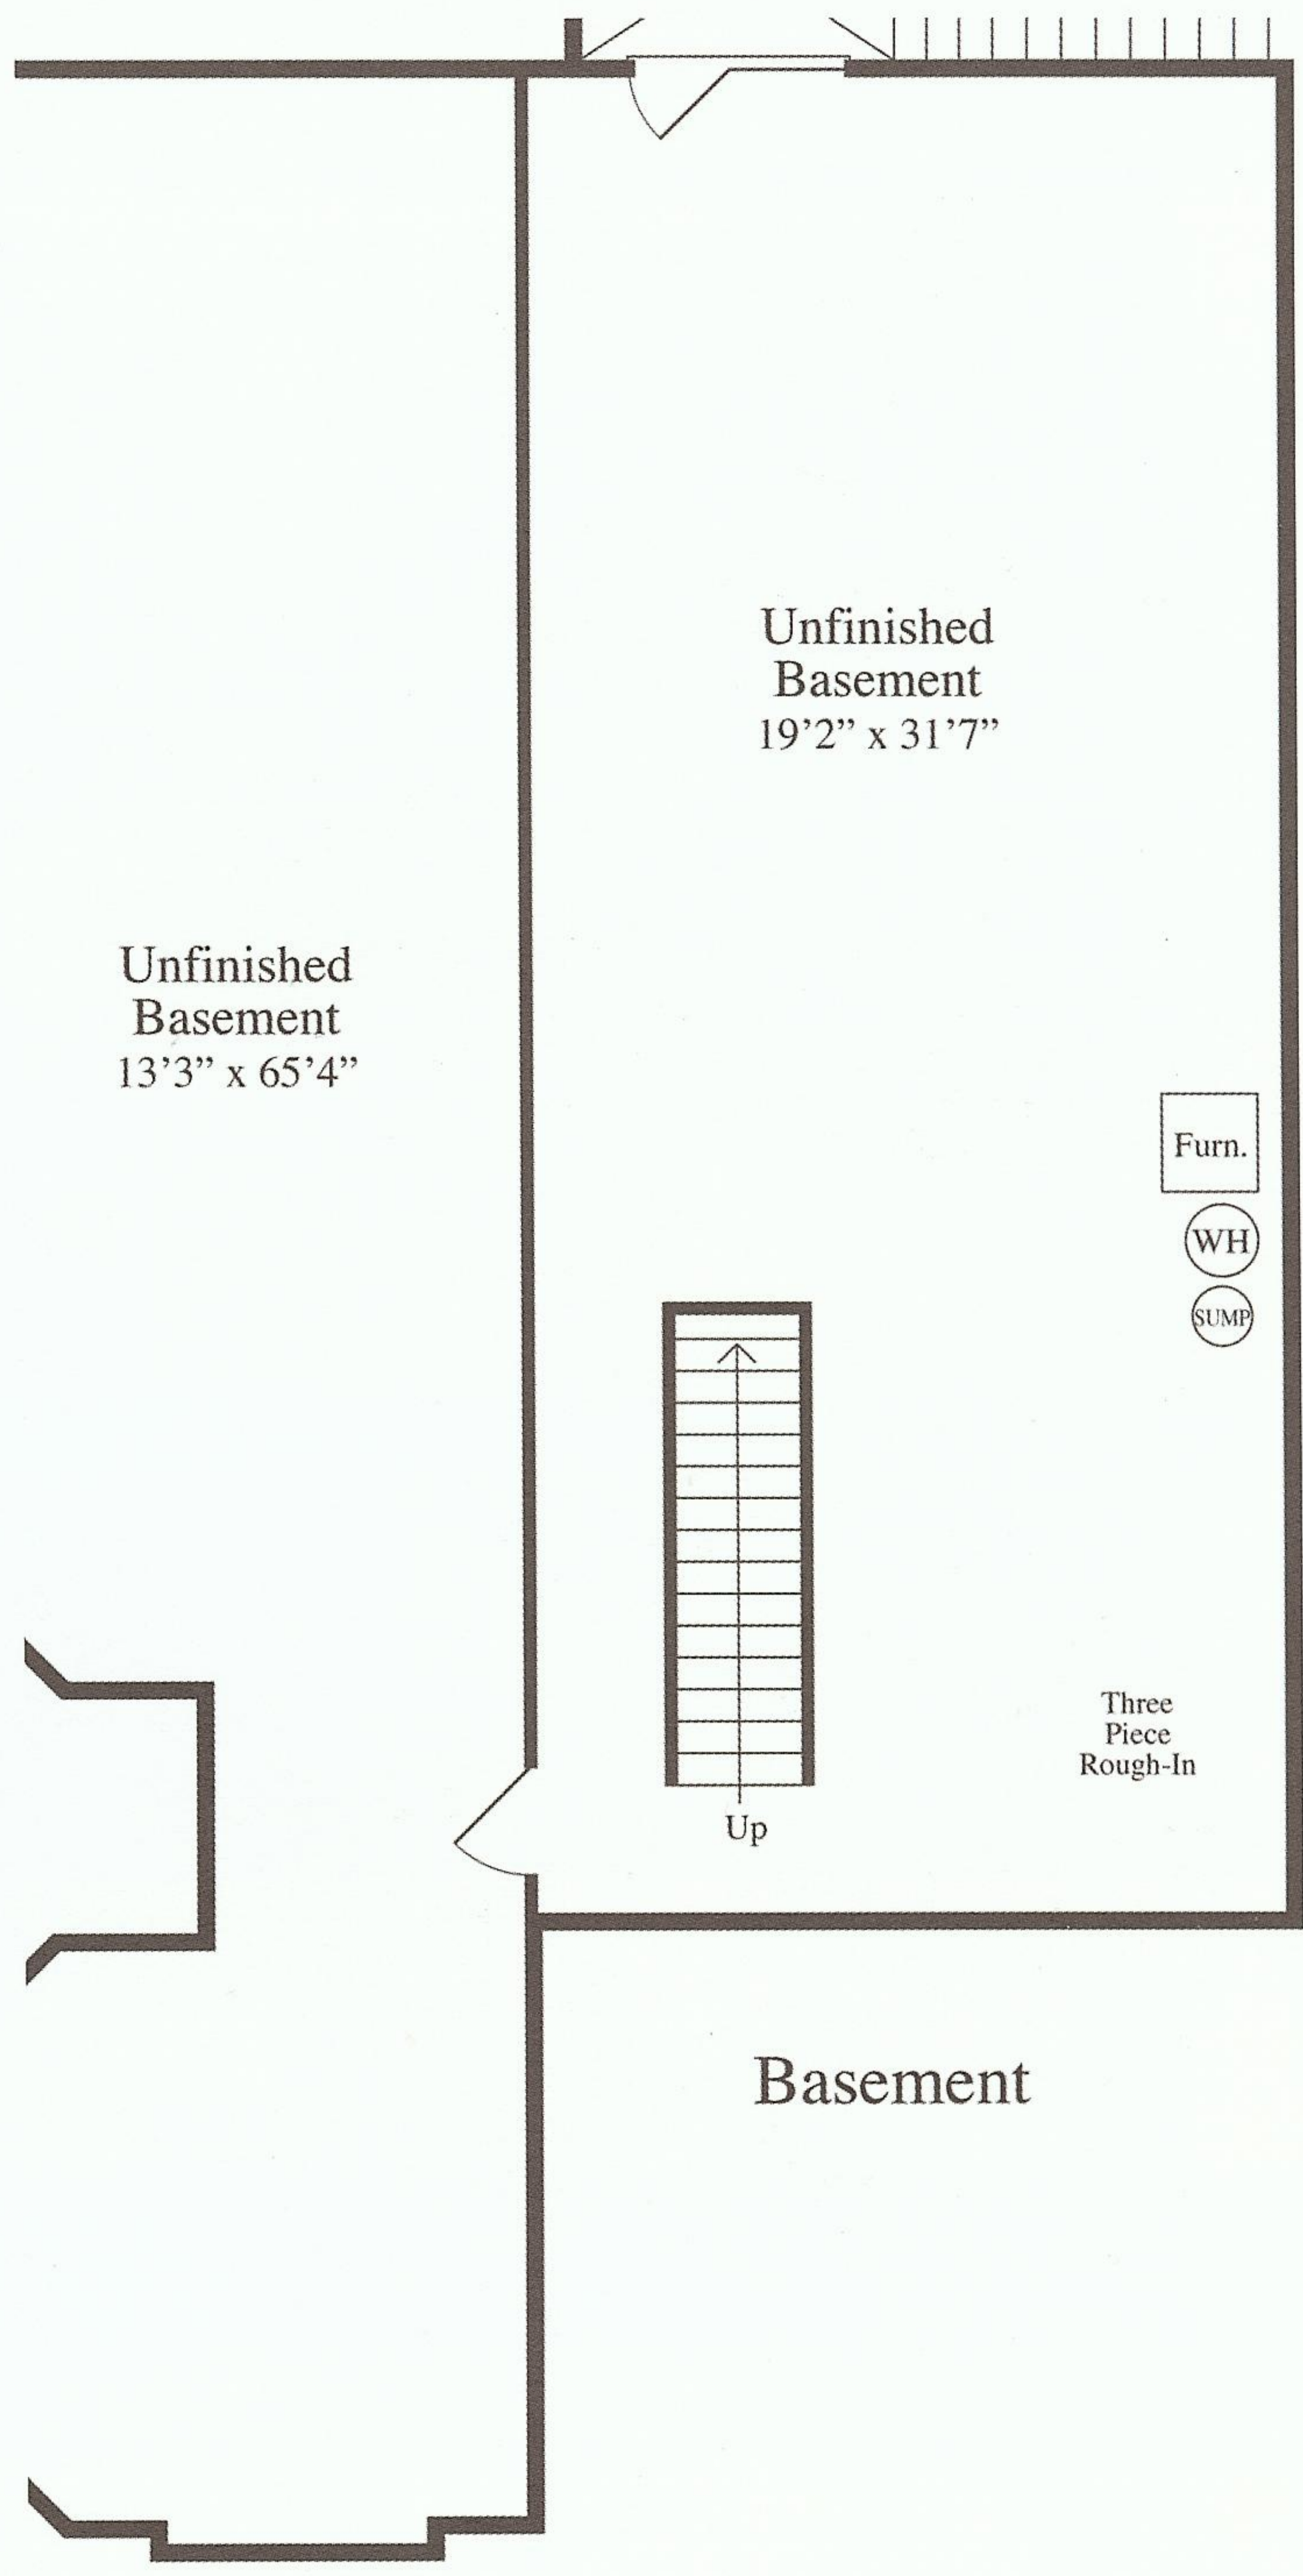

MAIN FLOOR

THE TURNWOOD II

The Patio Collection

HERITAGE HUNT
Golf & Country Club

A Lennar Active Adult Community

LENNAR

Quality. Value. Integrity.

Unfinished
Basement
13'3" x 65'4"

Unfinished
Basement
19'2" x 31'7"

Furn.

WH

SUMP

Three
Piece
Rough-In

Up

Basement

BASEMENT