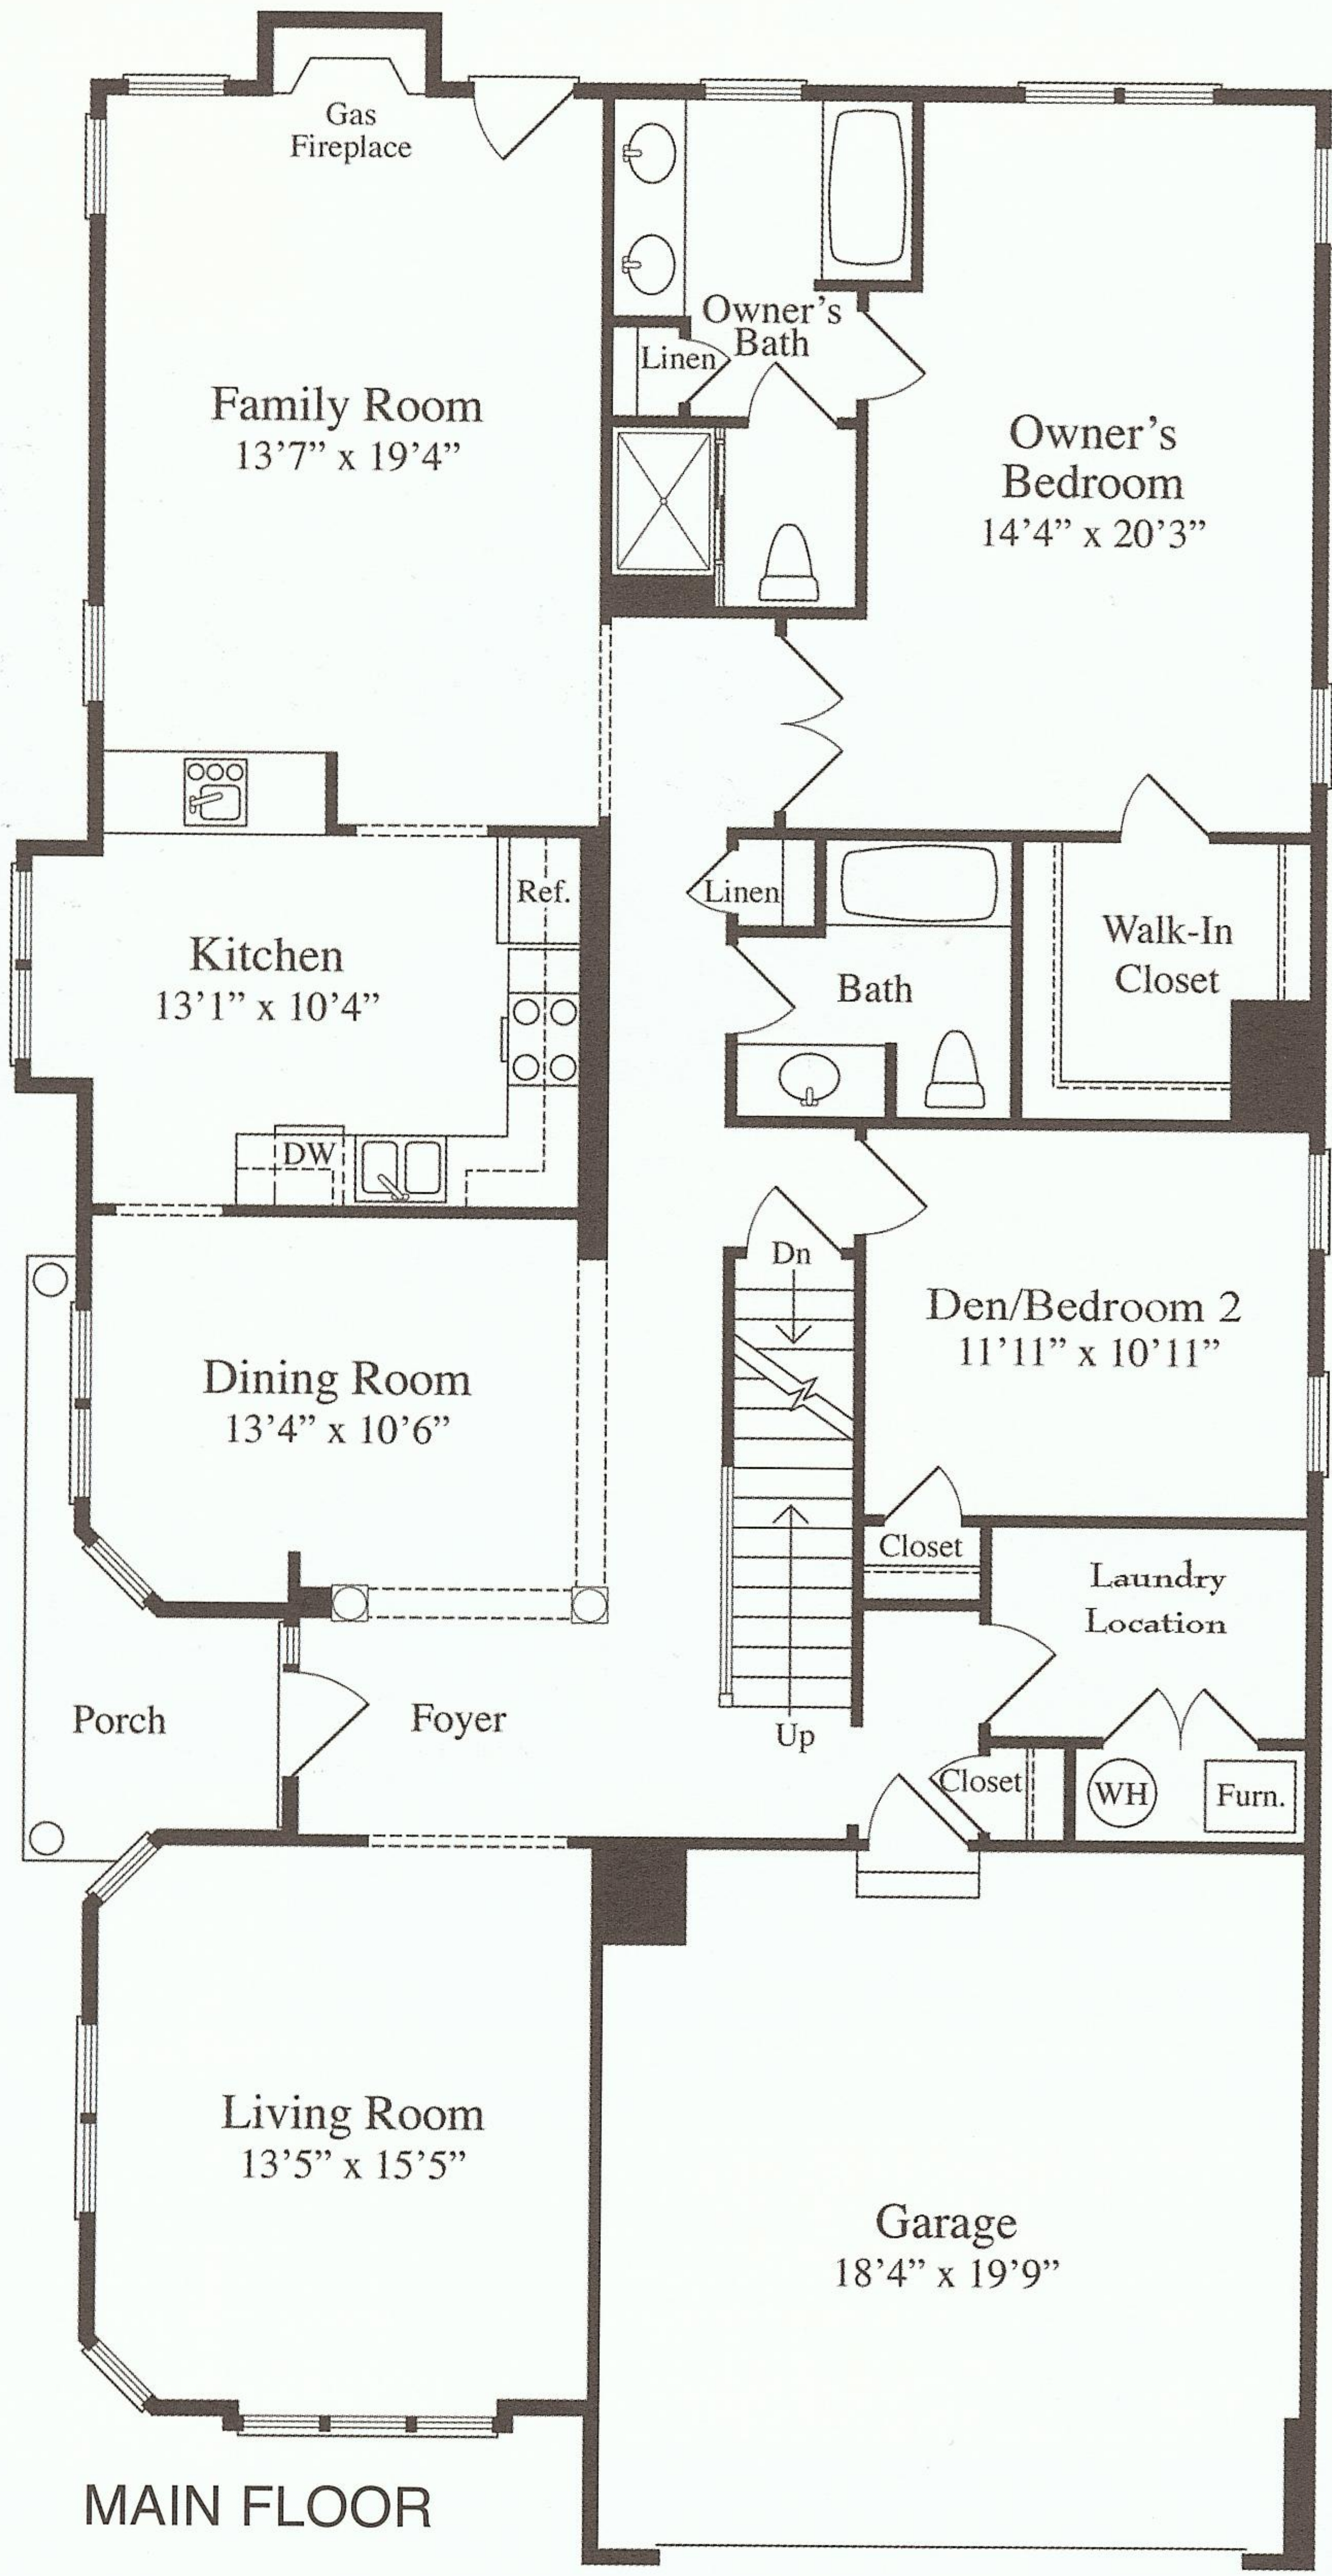


THE TURNWOOD II

The Patio Collection

Elevation C

HERITAGE HUNT
Golf & Country Club

A Lennar Active Adult Community

LENNAR

Quality. Value. Integrity.

THE TURNWOOD II

The Patio Collection

Elevation B

Elevation A

**PRELIMINARY
DRAFT**

Everything's Included[®] Homes

This brochure is for illustrative purposes only and is not part of a legal contract. Elevations are artist's renderings and may contain options which are not standard on all models. Not all features are shown and optional features may be shown. All descriptions are believed correct at time of publication. Lennar reserves the right to make changes from time to time without notice or obligation in price, specifications and to change or discontinue models. Please consult a Lennar sales representative for complete information. Copyright ©2006 Lennar Corporation. LennarSM and the LennarSM logo are servicemarks of Lennar Corporation and/or its subsidiaries. 0/16/06. 500 (1)

MAIN FLOOR

THE TURNWOOD II

The Patio Collection

HERITAGE HUNT
Golf & Country Club

A Lennar Active Adult Community

LENNAR

Quality. Value. Integrity.

Unfinished
Basement
13'3" x 65'4"

Unfinished
Basement
19'2" x 31'7"

Furn.

WH

SUMP

Three
Piece
Rough-In

Up

Basement

BASEMENT