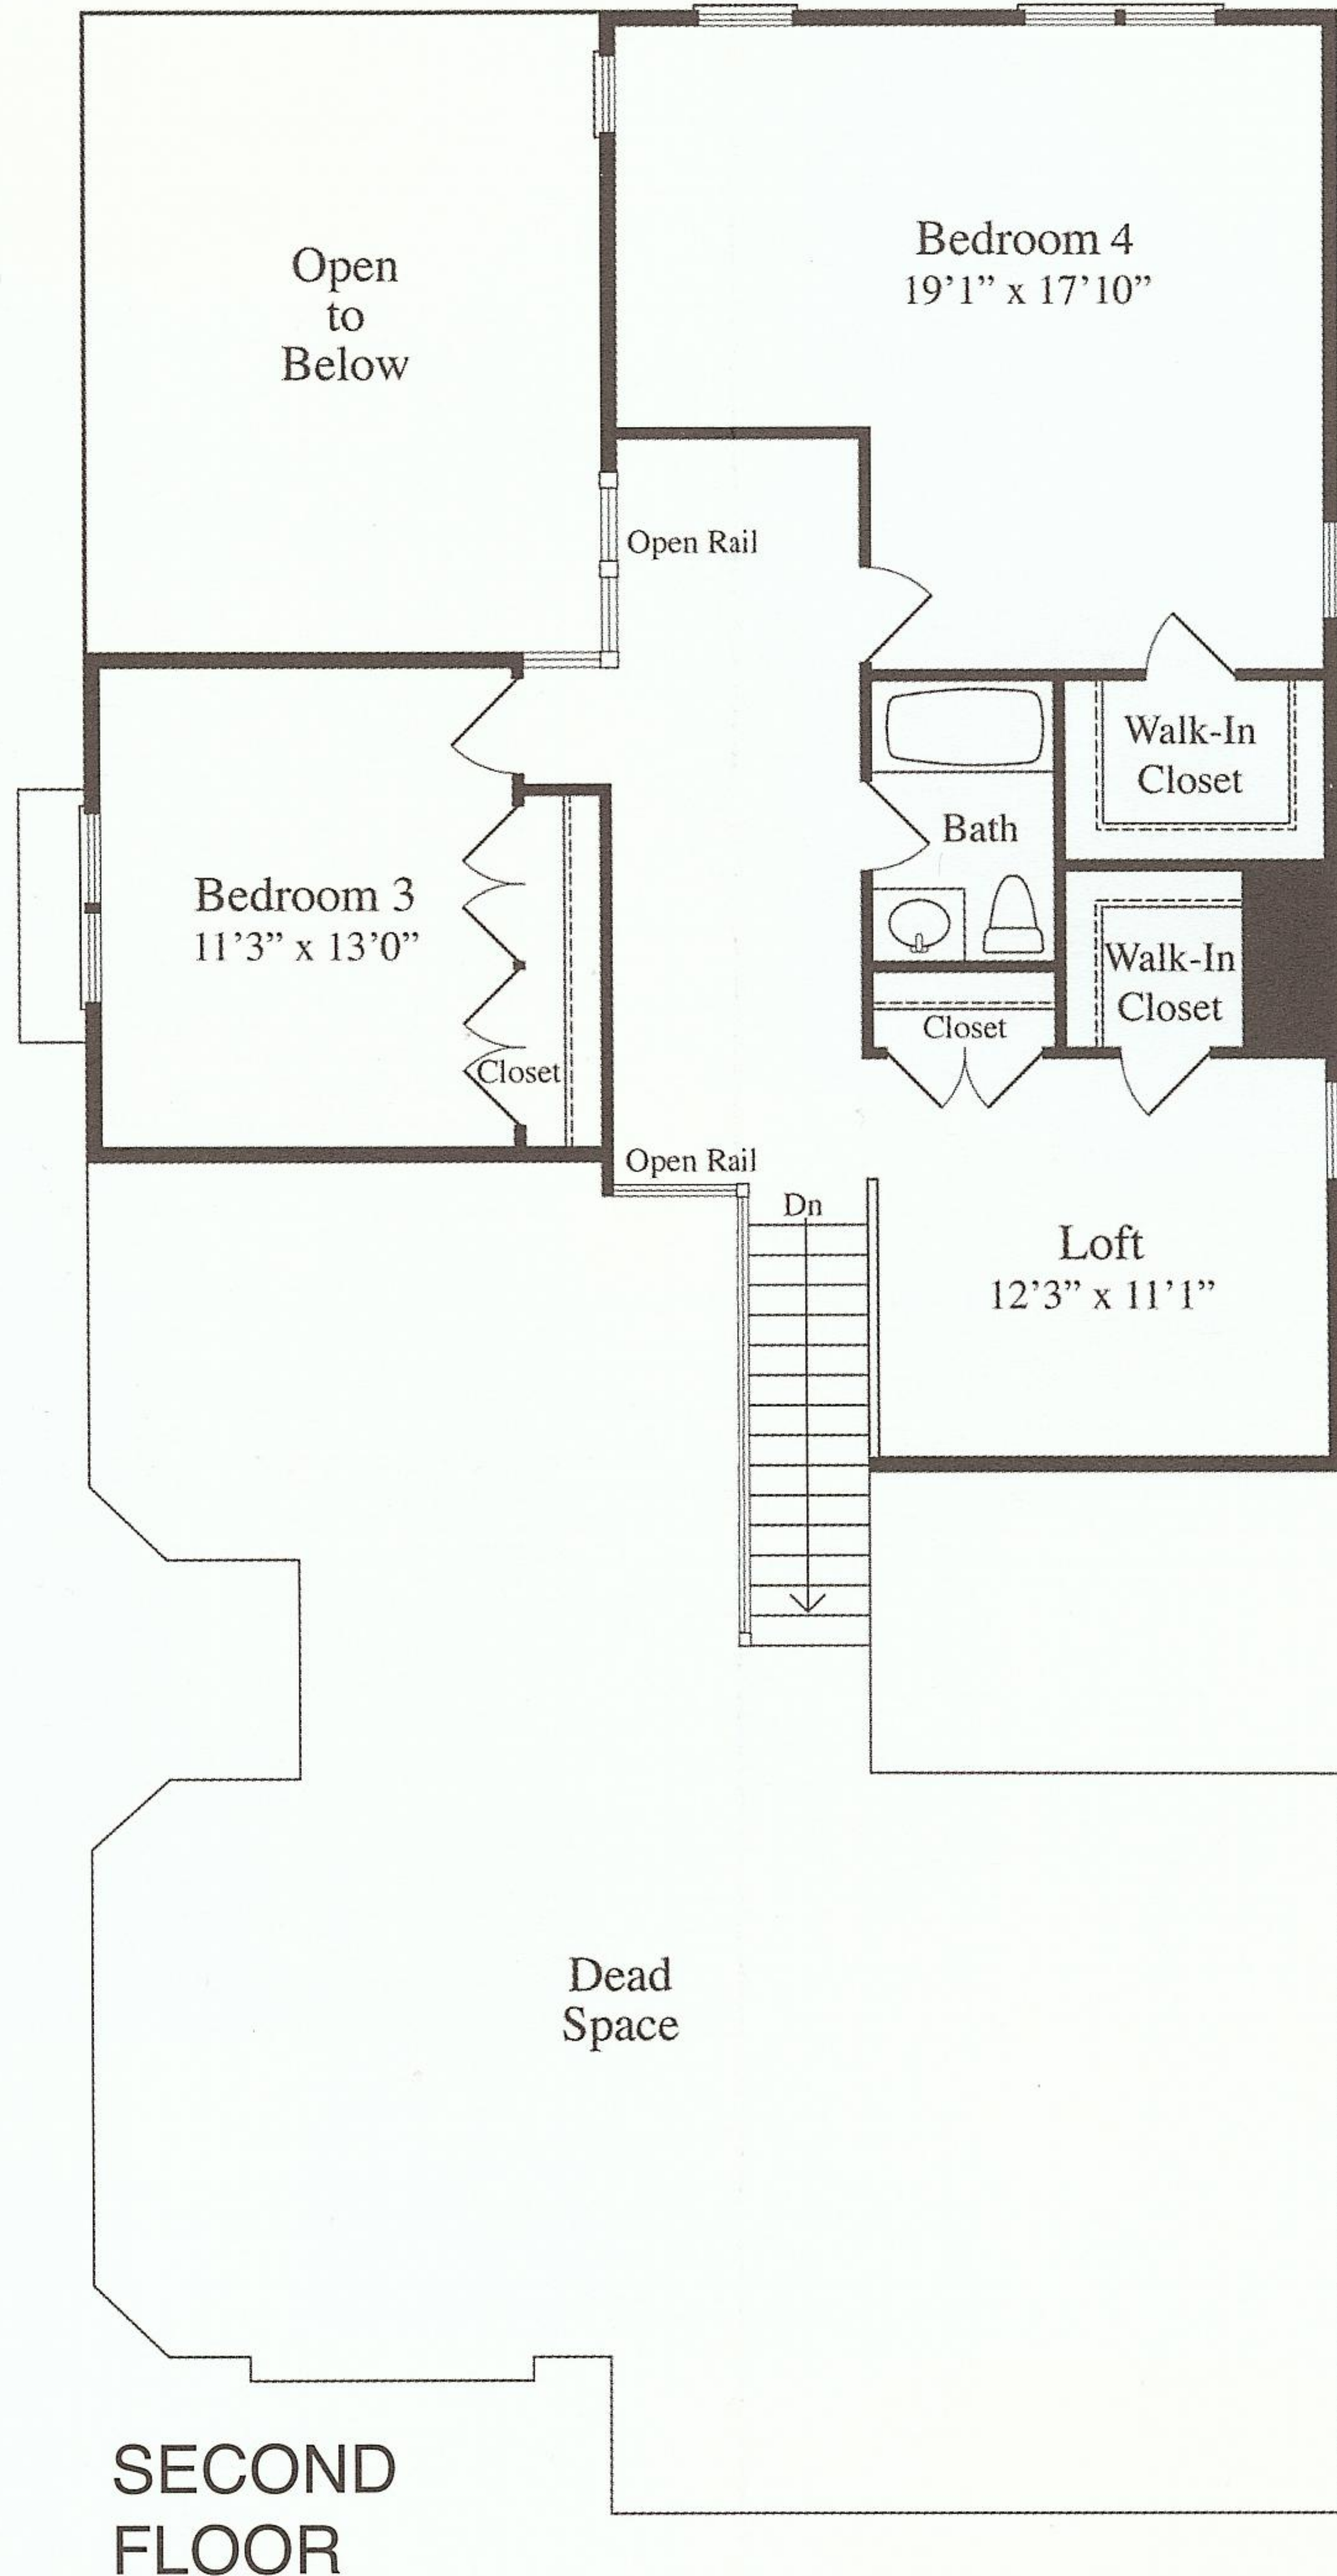

MAIN FLOOR

THE TURNWOOD II

The Patio Collection

HERITAGE HUNT
Golf & Country Club

A Lennar Active Adult Community

LENNAR

Quality. Value. Integrity.

Unfinished
Basement
13'3" x 65'4"

Unfinished
Basement
19'2" x 31'7"

Furn.

WH

SUMP

Three
Piece
Rough-In

Up

Basement

BASEMENT